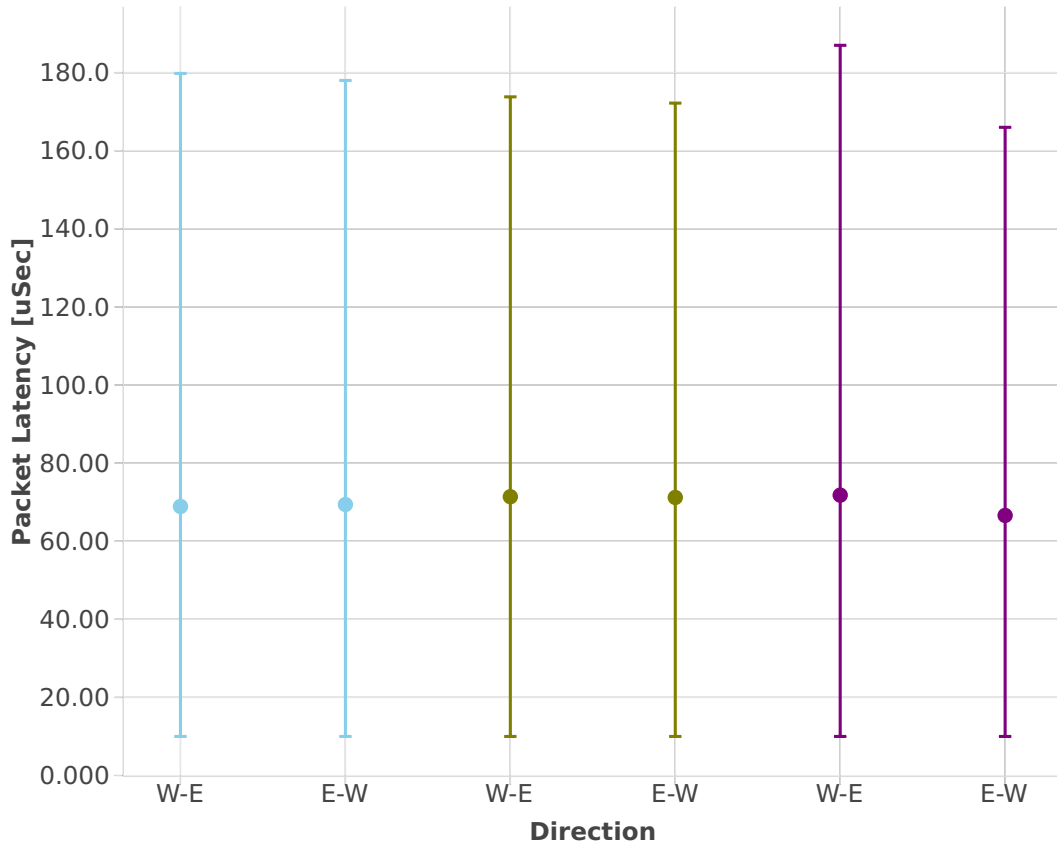

Latency: vhost-l2sw-2n-skx-xxv710-64b-4t2c-base-ndr

- eth-l2xcbase-eth-2vhostvr1024-1vm
- eth-l2bdbasemaclrn-eth-2vhostvr1024-1vm
- dot1q-l2bdbasemaclrn-eth-2vhostvr1024-1vm