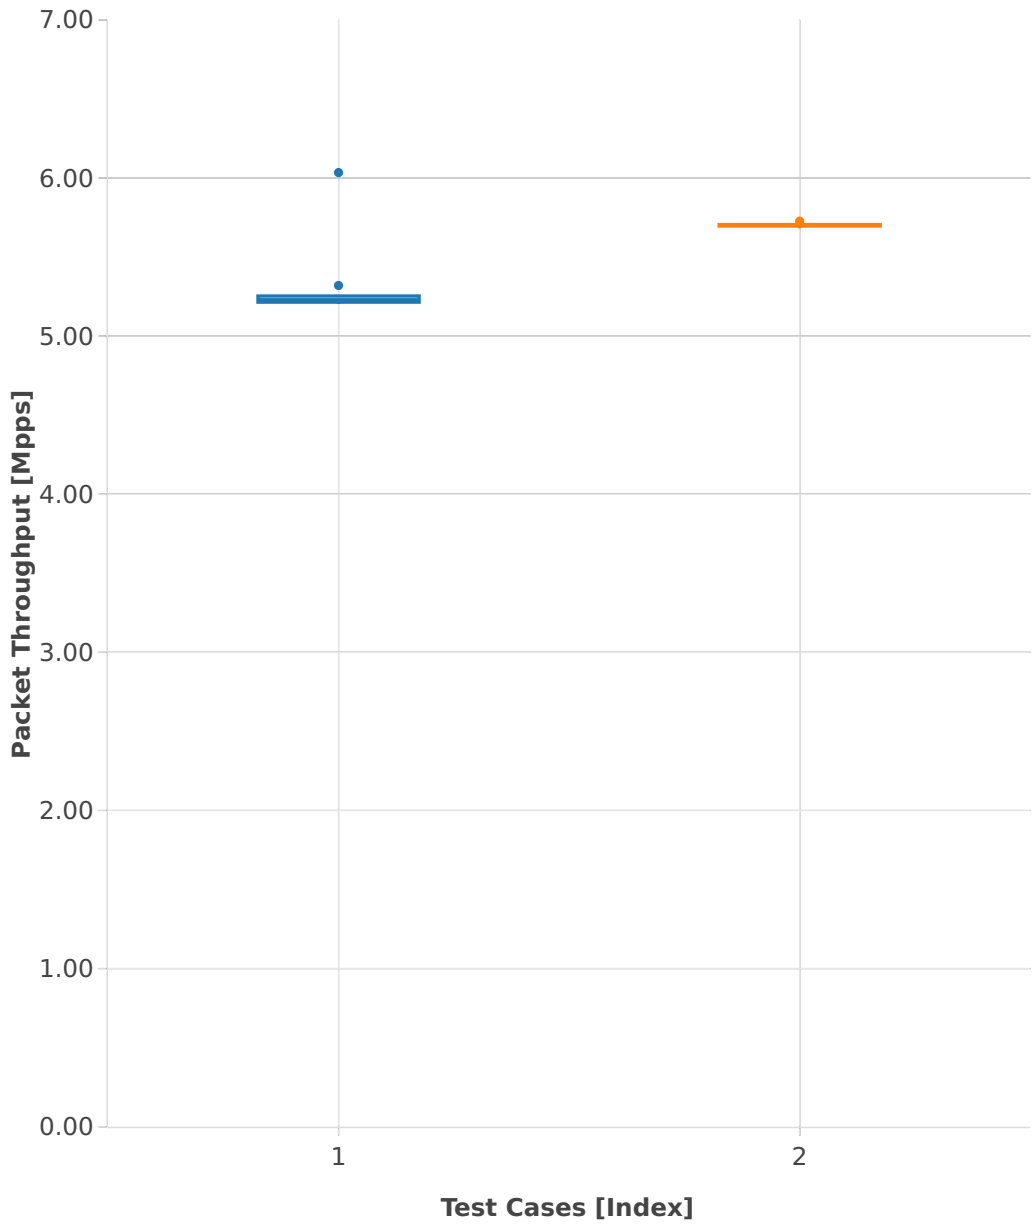

# Throughput: vhost-l2sw-2n-skx-xxv710-64b-2t1c-base\_and\_scale-pdr

- 1. (10 runs) dot1q-l2bdbasemaclrn-eth-2vhostvr1024-1vm
- 2. (10 runs) eth-l2bdbasemaclrn-eth-2vhostvr1024-1vm