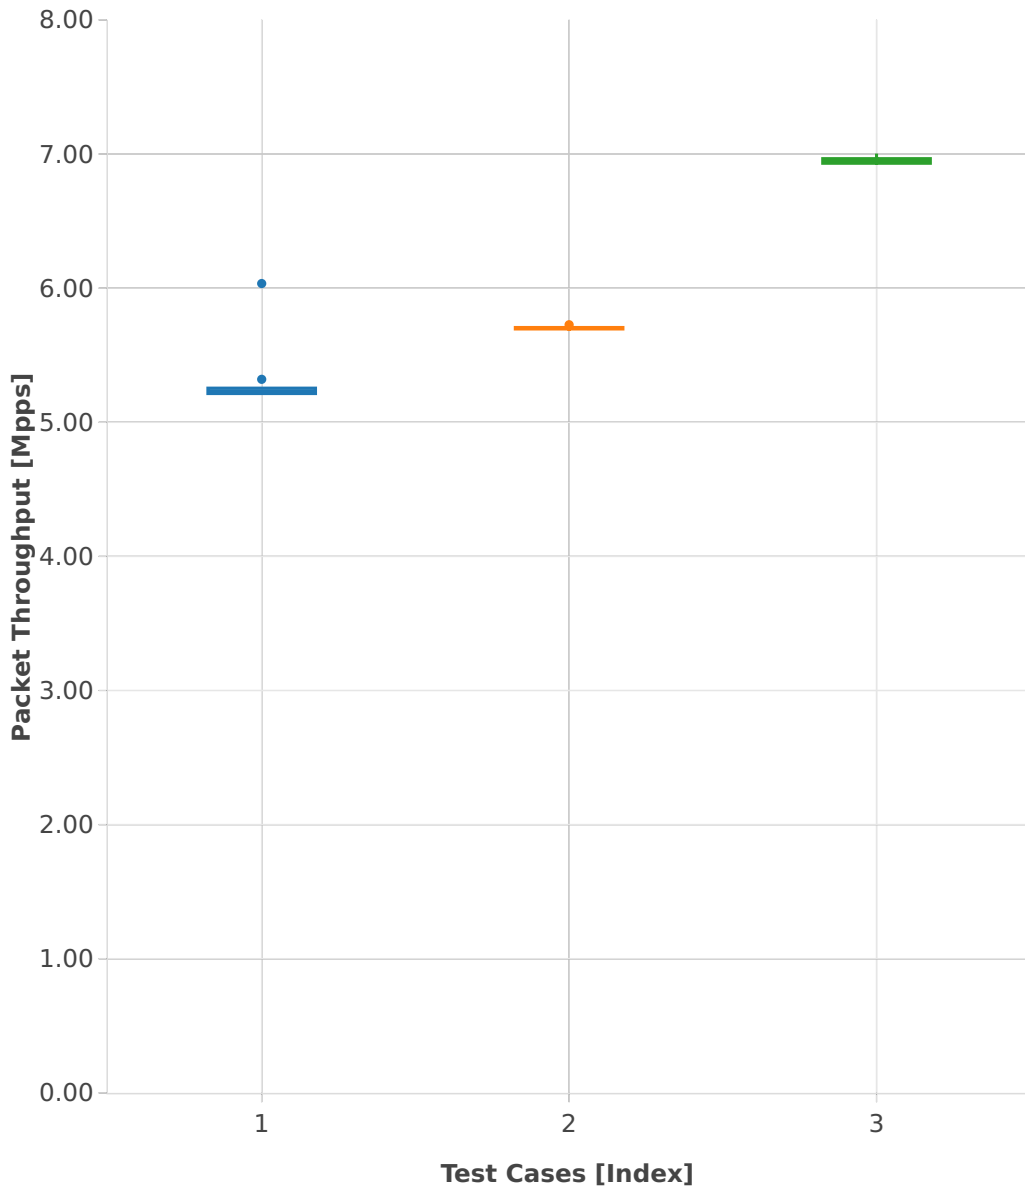

Throughput: vhost-l2sw-2n-skx-xxv710-64b-2t1c-base_and_features-pdr

- 1. (10 runs) dot1q-l2bdbasemaclrn-eth-2vhostvr1024-1vm
- 2. (10 runs) eth-l2bdbasemaclrn-eth-2vhostvr1024-1vm
- 3. (10 runs) eth-l2xcbase-eth-2vhostvr1024-1vm