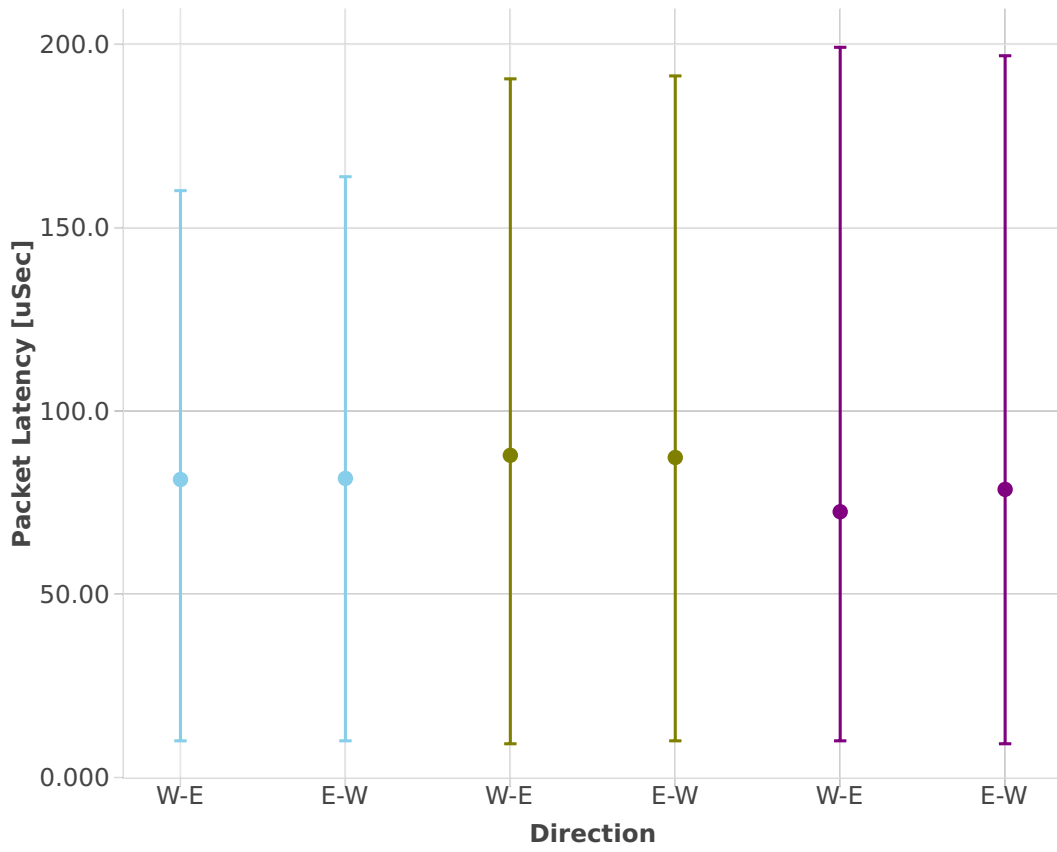

Latency: vhost-l2sw-2n-skx-xxv710-64b-2t1c-base_and_features-ndr

- eth-l2xcbase-eth-2vhostvr1024-1vm
- eth-l2bdbasemaclrn-eth-2vhostvr1024-1vm
- dot1q-l2bdbasemaclrn-eth-2vhostvr1024-1vm