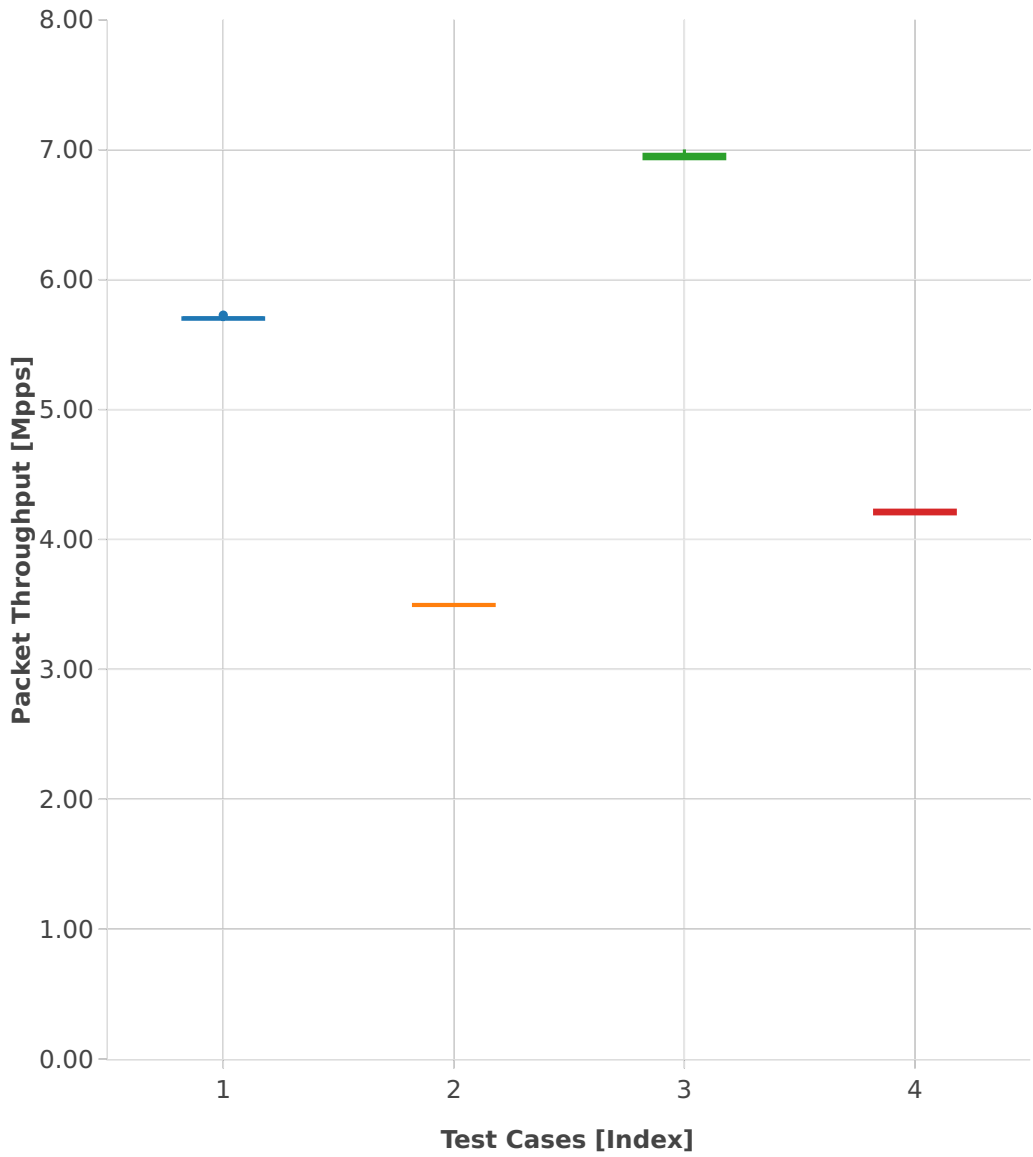

### Throughput: vhost-l2sw-2n-skx-xxv710-64b-2t1c-base-vm-pdr

- 1. (10 runs) eth-l2bdbasemaclrn-eth-2vhostvr1024-1vm
- 2. (10 runs) eth-l2bdbasemaclrn-eth-4vhostvr1024-2vm
- 3. (10 runs) eth-l2xcbase-eth-2vhostvr1024-1vm
- 4. (10 runs) eth-l2xcbase-eth-4vhostvr1024-2vm