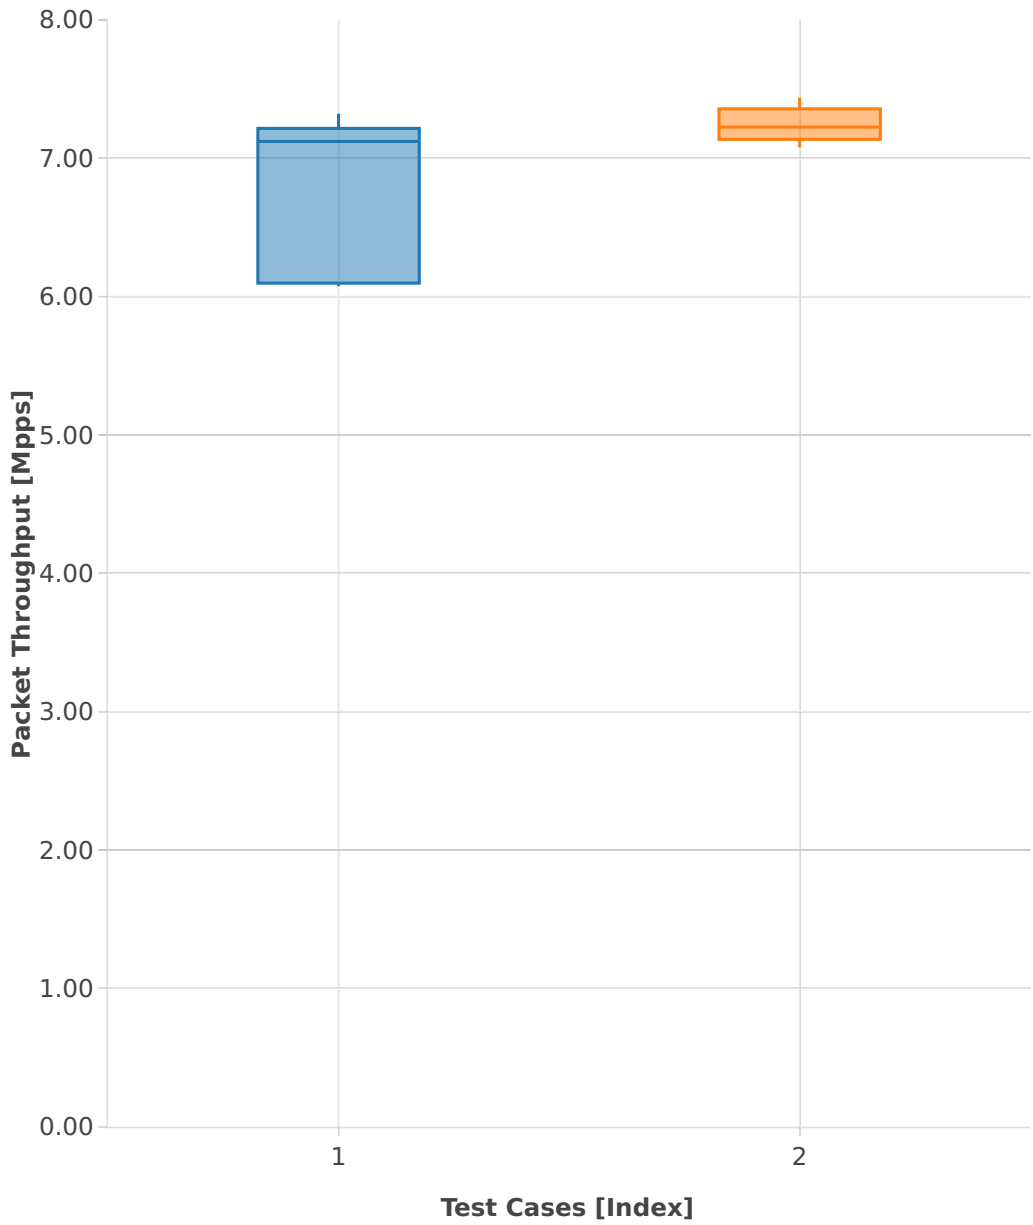

# Throughput: vhost-l2sw-2n-skx-x710-64b-4t2c-base\_and\_scale-ndr

1. (10 runs) dot1q-l2bdbasemaclrn-eth-2vhostvr1024-1vm

2. (10 runs) eth-l2bdbasemaclrn-eth-2vhostvr1024-1vm