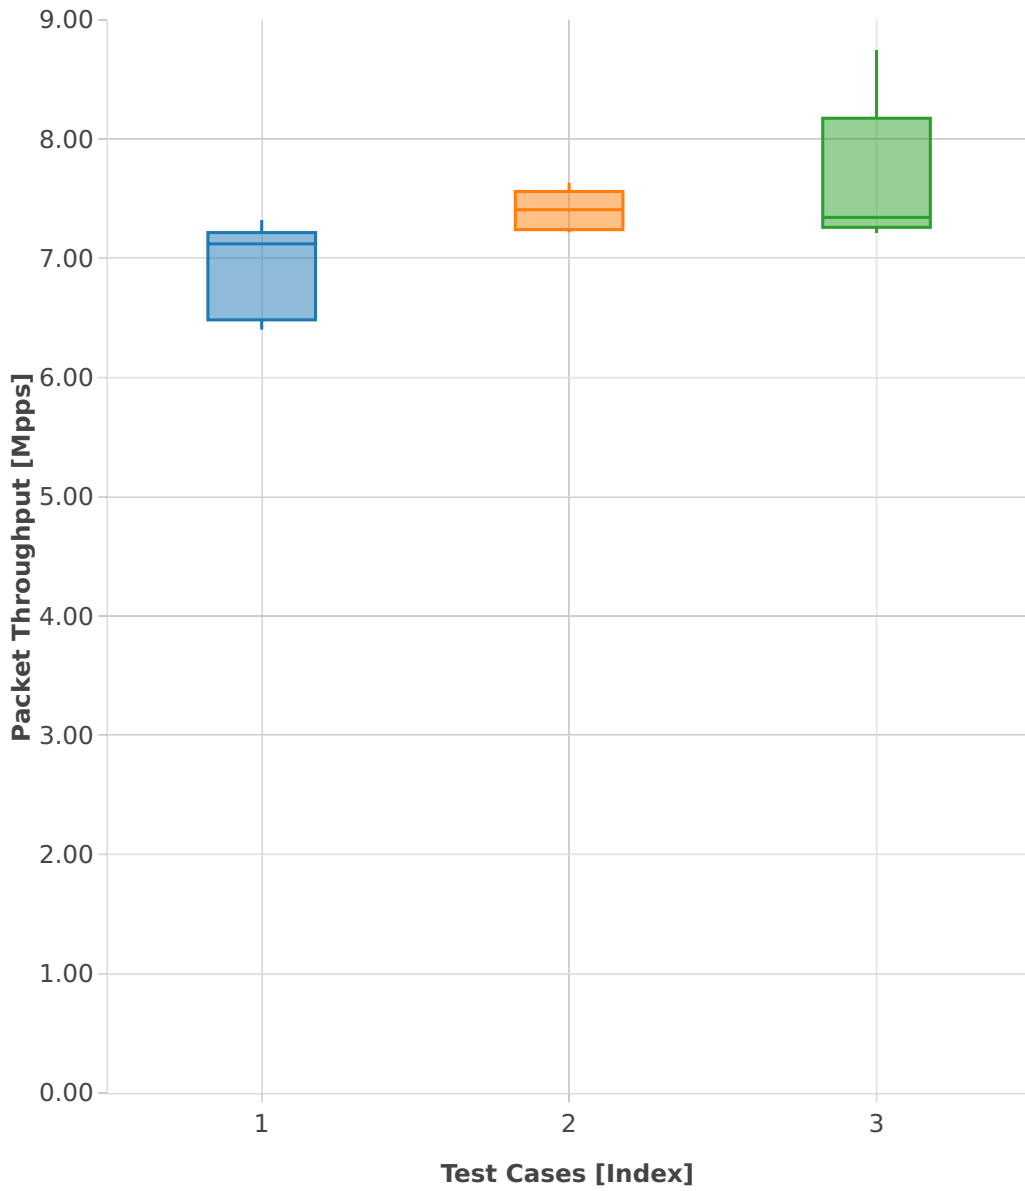

Throughput: vhost-l2sw-2n-skx-x710-64b-4t2c-base_and_features-pdr

- 1. (10 runs) dot1q-l2bdbasemaclrn-eth-2vhostvr1024-1vm
- 2. (10 runs) eth-l2bdbasemaclrn-eth-2vhostvr1024-1vm
- 3. (10 runs) eth-l2xcbase-eth-2vhostvr1024-1vm