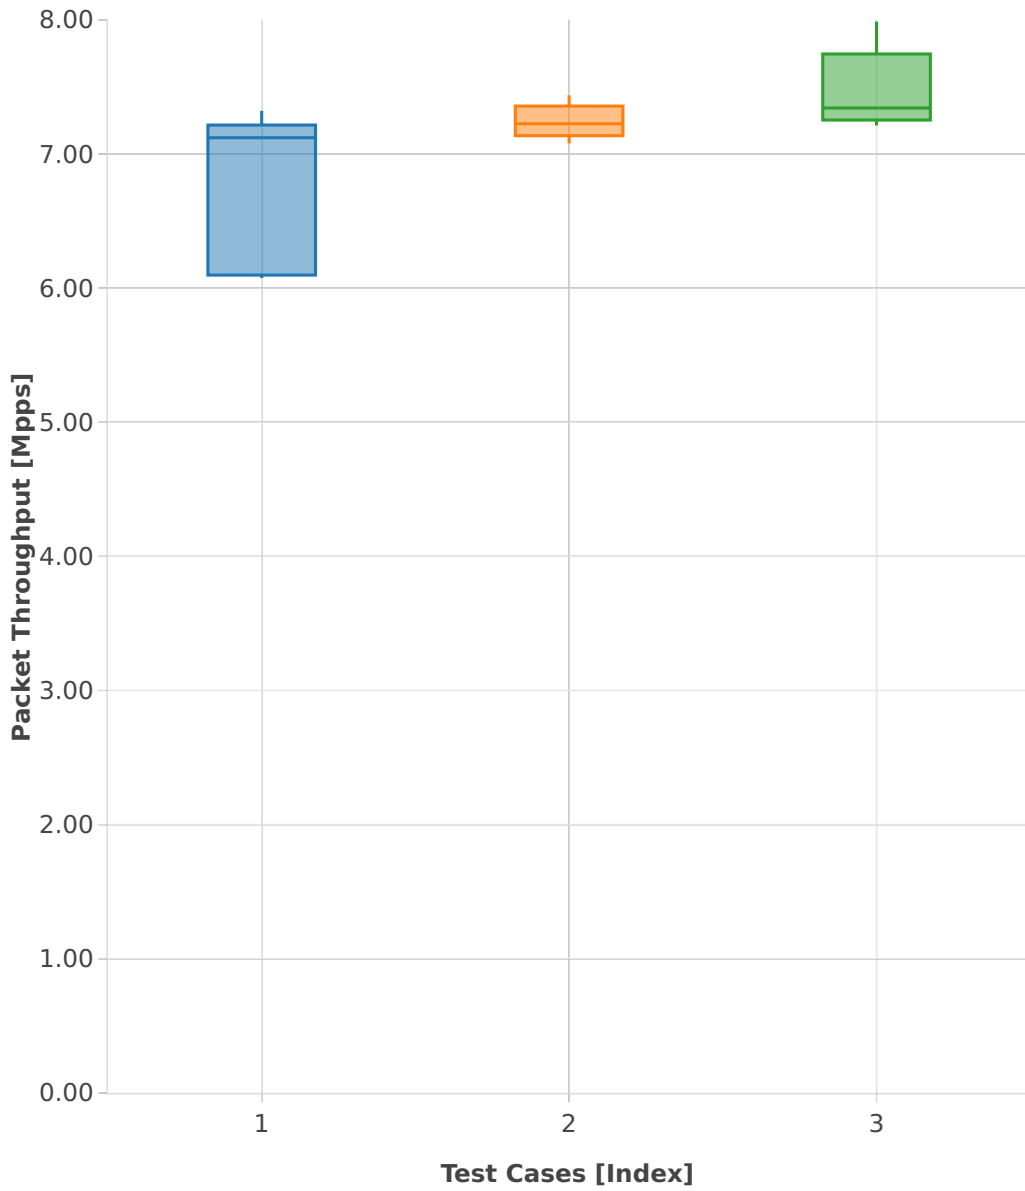

Throughput: vhost-l2sw-2n-skx-x710-64b-4t2c-base_and_features-ndr

- 1. (10 runs) dot1q-l2bdbasemaclrn-eth-2vhostvr1024-1vm
- 2. (10 runs) eth-l2bdbasemaclrn-eth-2vhostvr1024-1vm
- 3. (10 runs) eth-l2xcbase-eth-2vhostvr1024-1vm