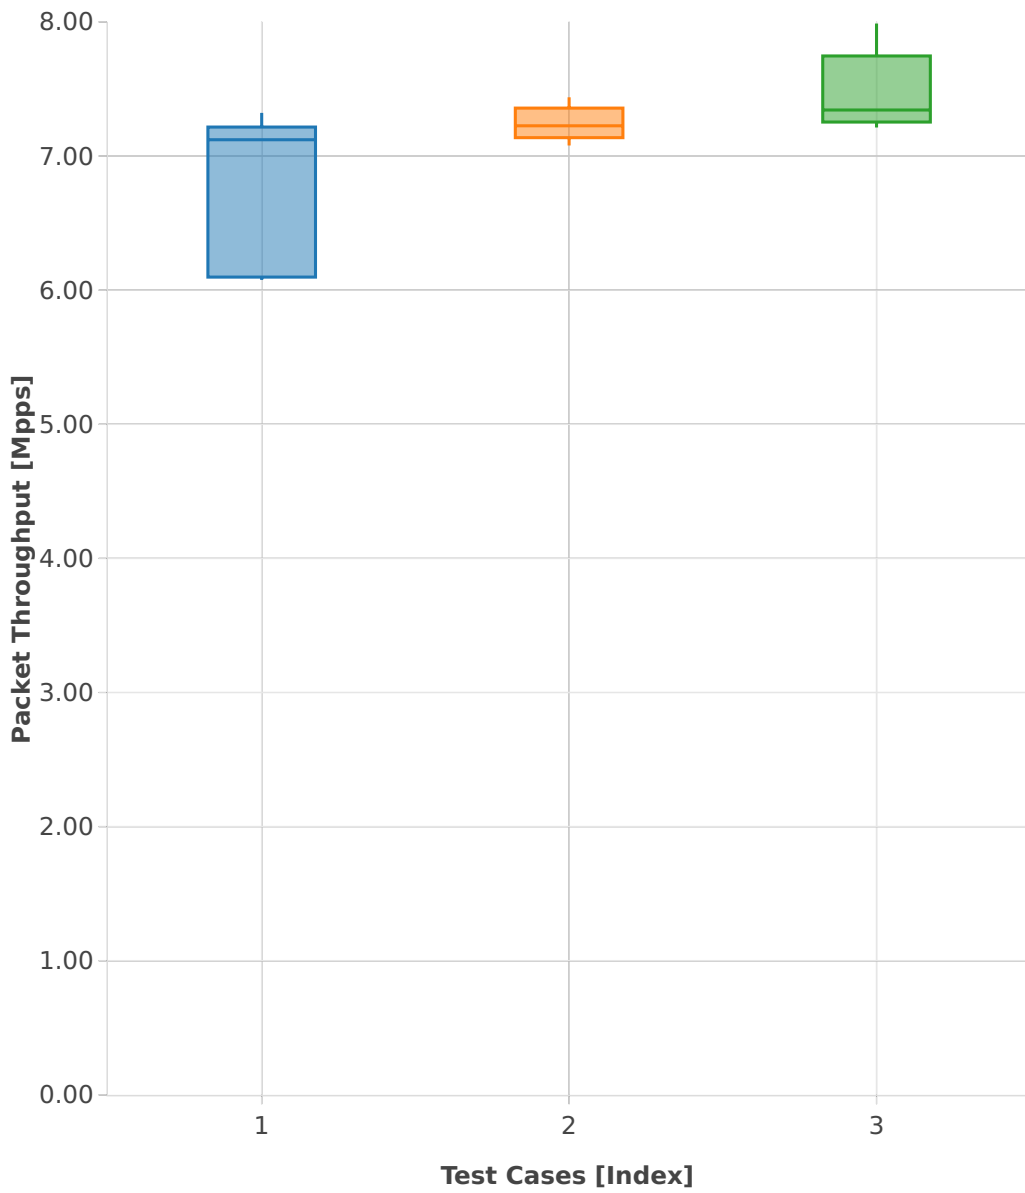

Throughput: vhost-l2sw-2n-skx-x710-64b-4t2c-base-ndr

- 1. (10 runs) dot1q-l2bdbasemaclrn-eth-2vhostvr1024-1vm
- 2. (10 runs) eth-l2bdbasemaclrn-eth-2vhostvr1024-1vm
- 3. (10 runs) eth-l2xcbase-eth-2vhostvr1024-1vm