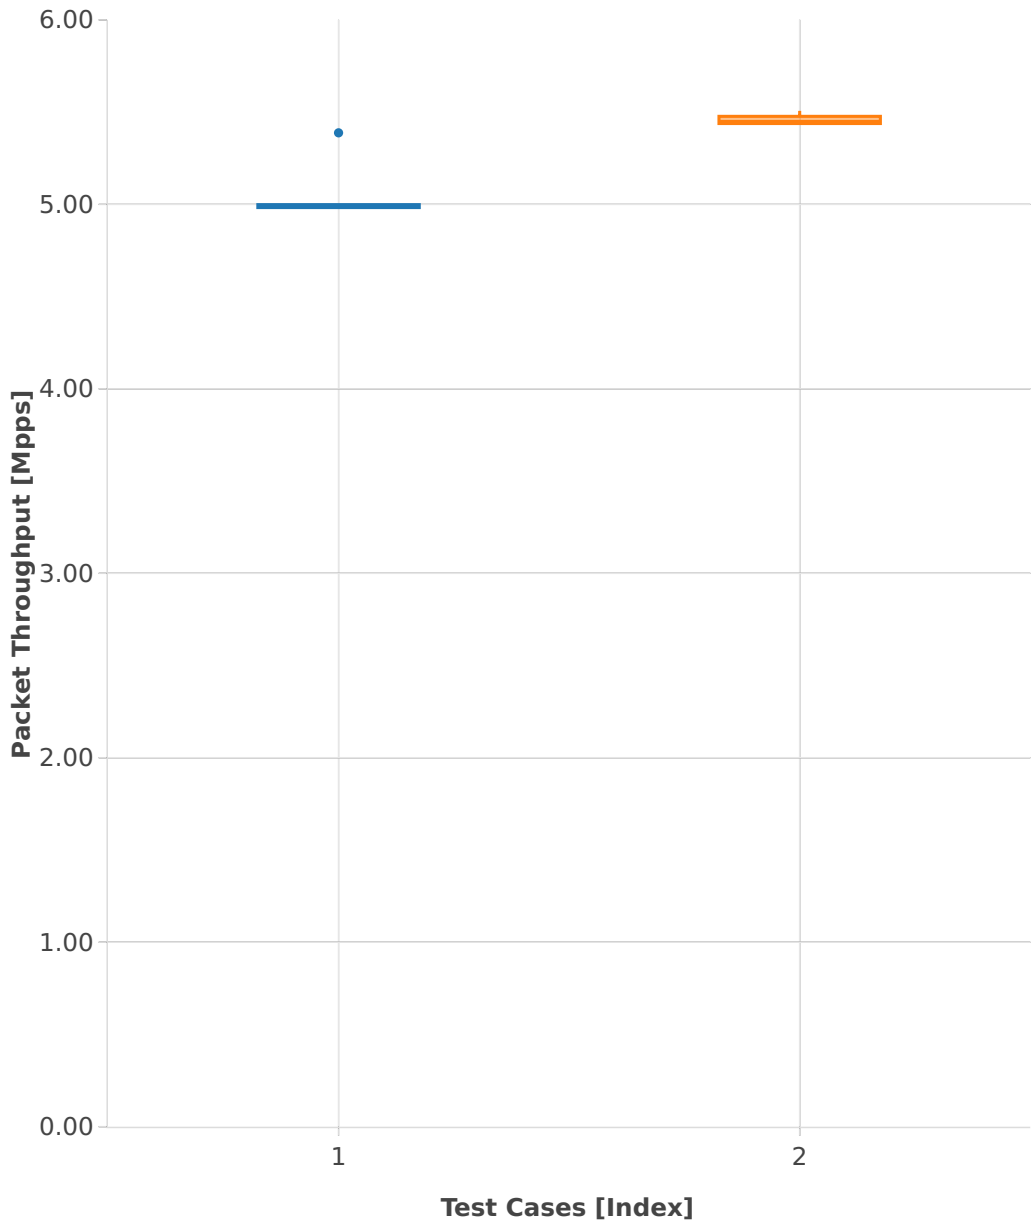

Throughput: vhost-l2sw-2n-skx-x710-64b-2t1c-base_and_scale-ndr

- 1. (10 runs) dot1q-l2bdbasemaclrn-eth-2vhostvr1024-1vm
- 2. (10 runs) eth-l2bdbasemaclrn-eth-2vhostvr1024-1vm