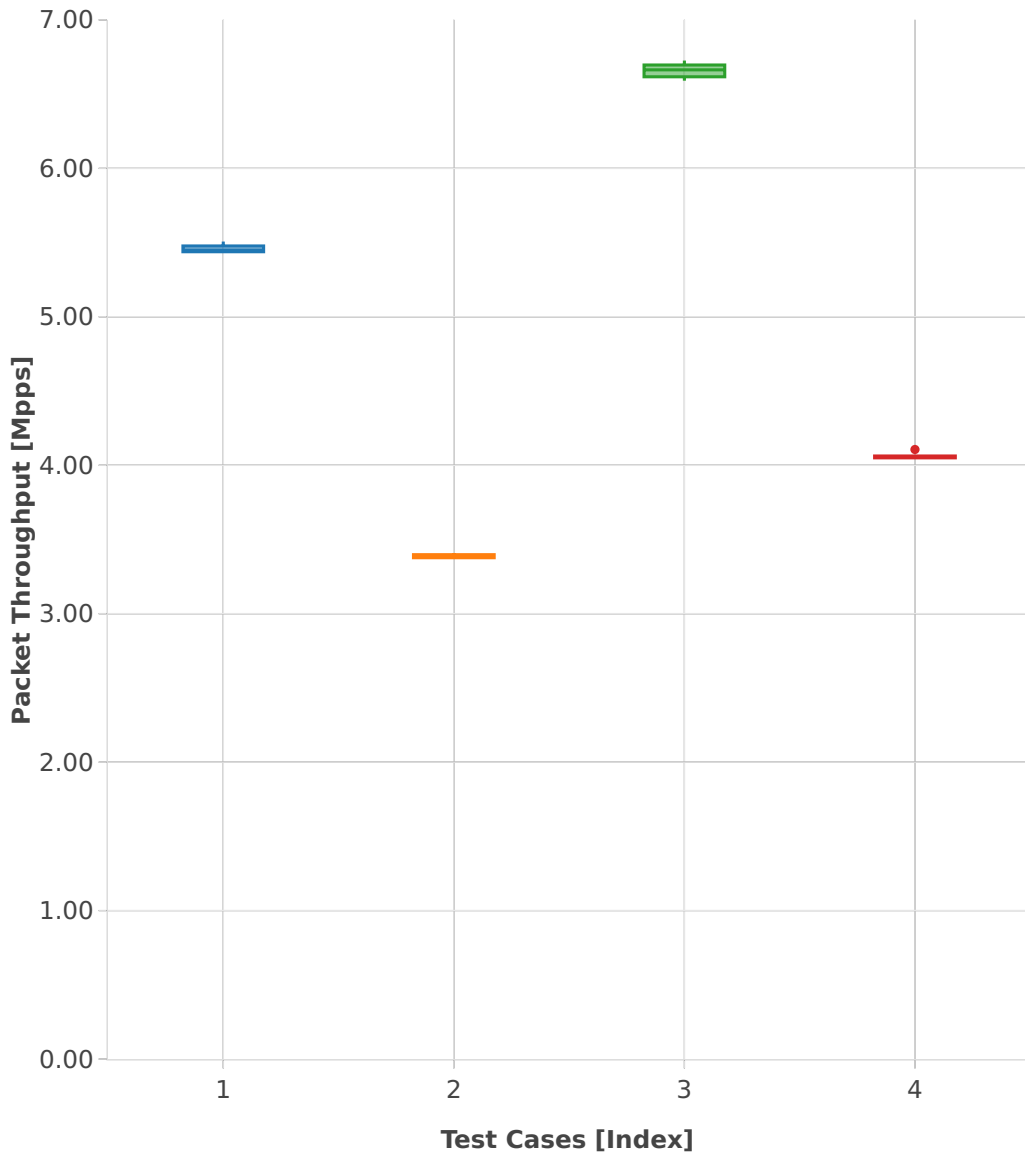

Throughput: vhost-l2sw-2n-skx-x710-64b-2t1c-base-vm-ndr

- 1. (10 runs) eth-l2bdbasemaclrn-eth-2vhostvr1024-1vm
- 2. (10 runs) eth-l2bdbasemaclrn-eth-4vhostvr1024-2vm
- 3. (10 runs) eth-l2xcbase-eth-2vhostvr1024-1vm
- 4. (10 runs) eth-l2xcbase-eth-4vhostvr1024-2vm