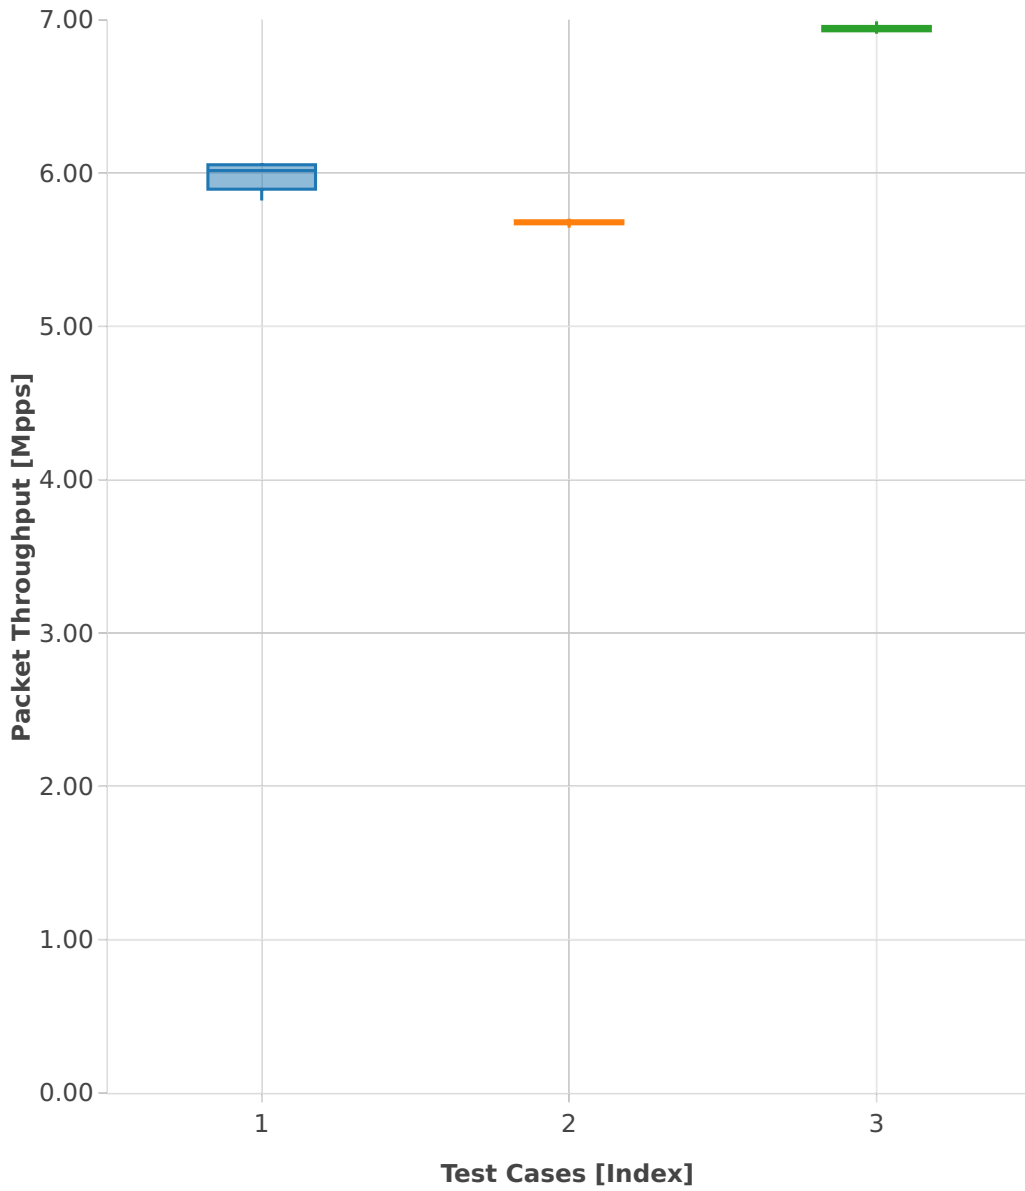

Throughput: vhost-l2sw-2n-skx-x710-64b-2t1c-base-pdr

- 1. (10 runs) dot1q-l2bdbasemaclrn-eth-2vhostvr1024-1vm
- 2. (10 runs) eth-l2bdbasemaclrn-eth-2vhostvr1024-1vm
- 3. (10 runs) eth-l2xcbase-eth-2vhostvr1024-1vm