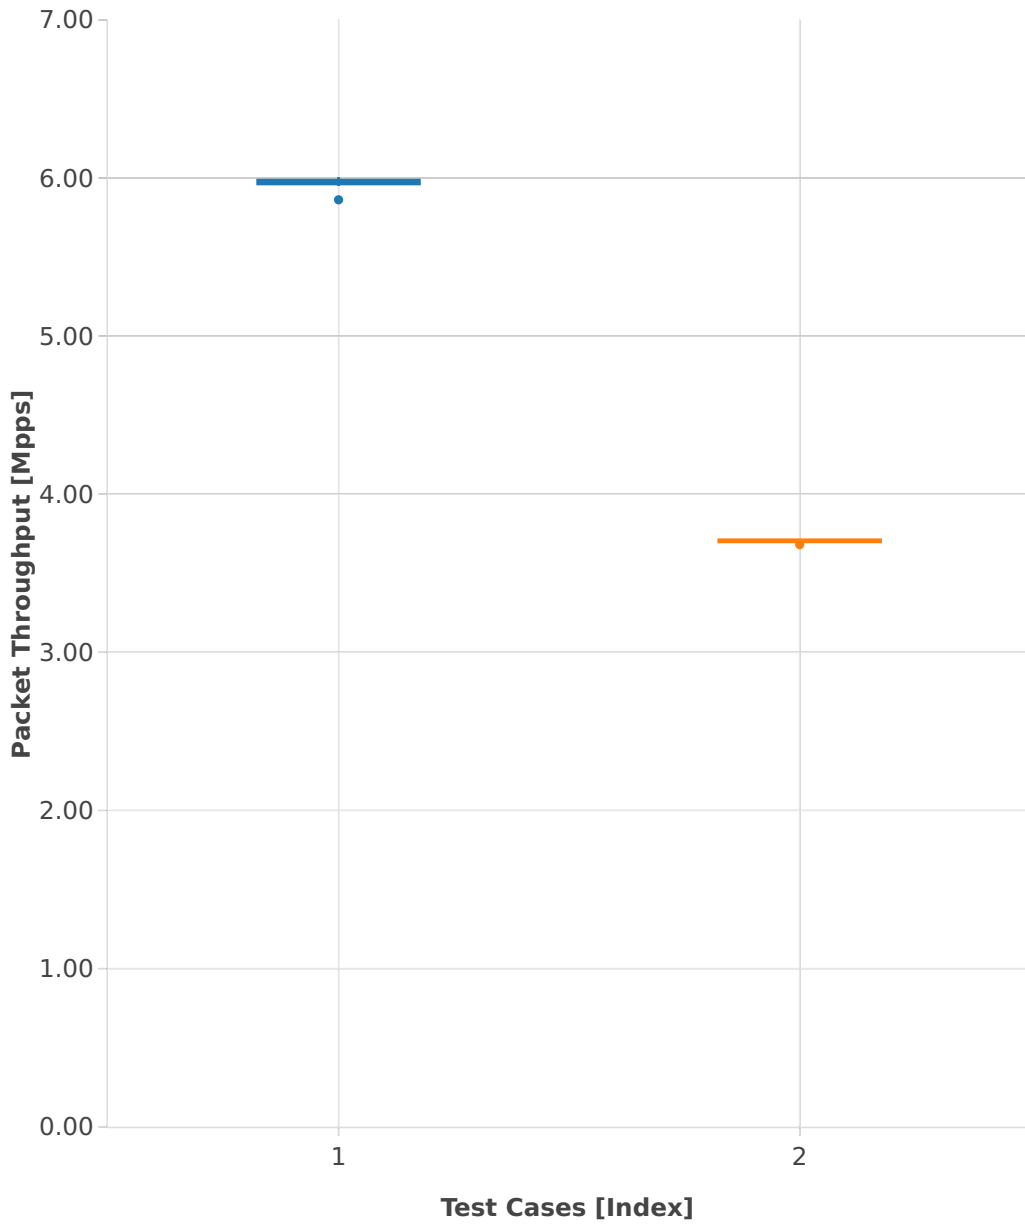

# Throughput: vhost-ip4-3n-skx-x710-64b-2t1c-base\_and\_scale-pdr

1. (10 runs) ethip4-ip4base-eth-2vhostvr1024-1vm

2. (10 runs) ethip4-ip4base-eth-4vhostvr1024-2vm