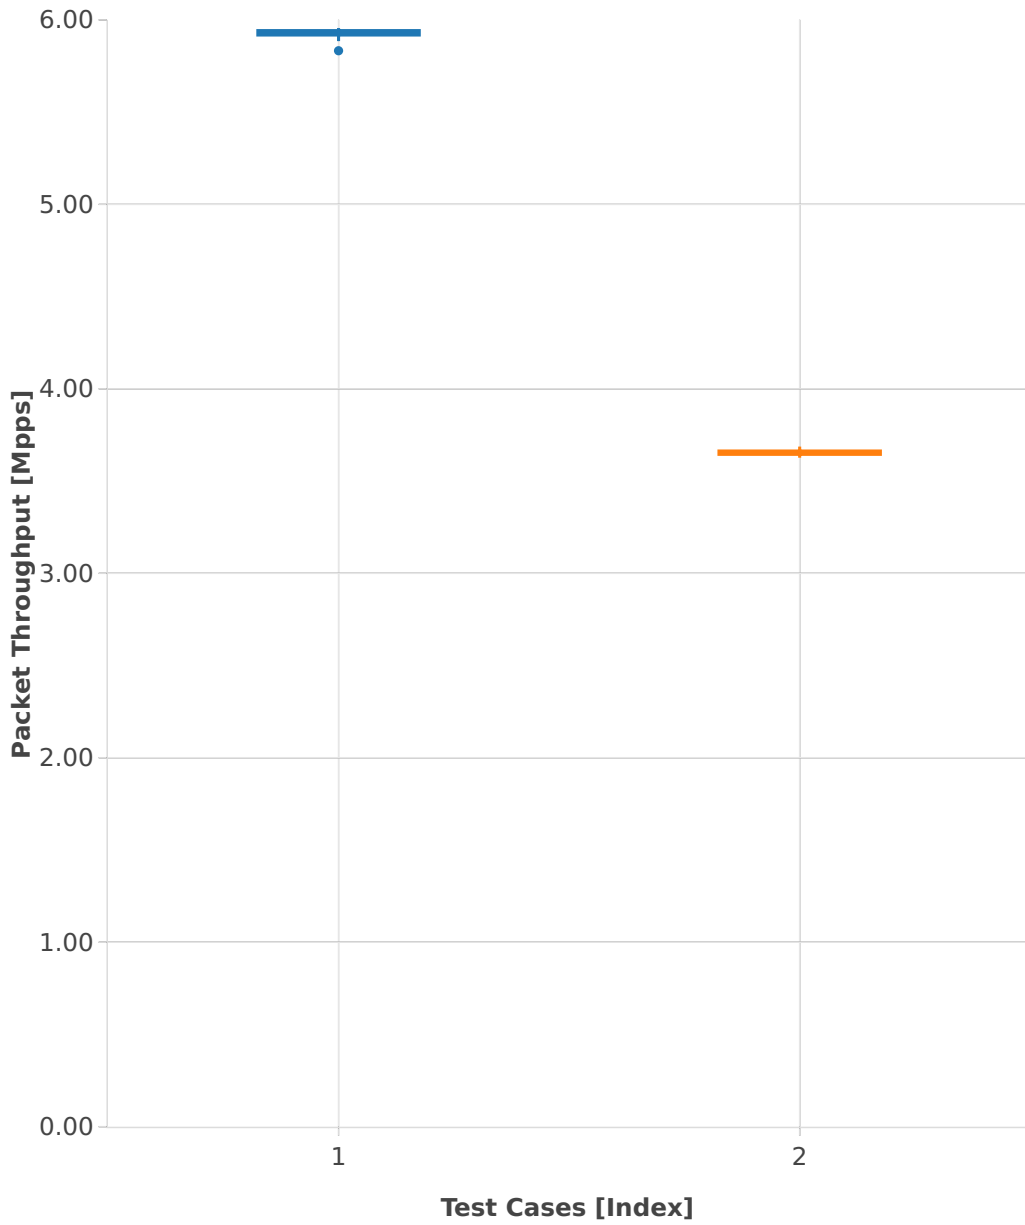

Throughput: vhost-ip4-3n-skx-x710-64b-2t1c-base_and_scale-ndr

1. (10 runs) ethip4-ip4base-eth-2vhostvr1024-1vm

2. (10 runs) ethip4-ip4base-eth-4vhostvr1024-2vm