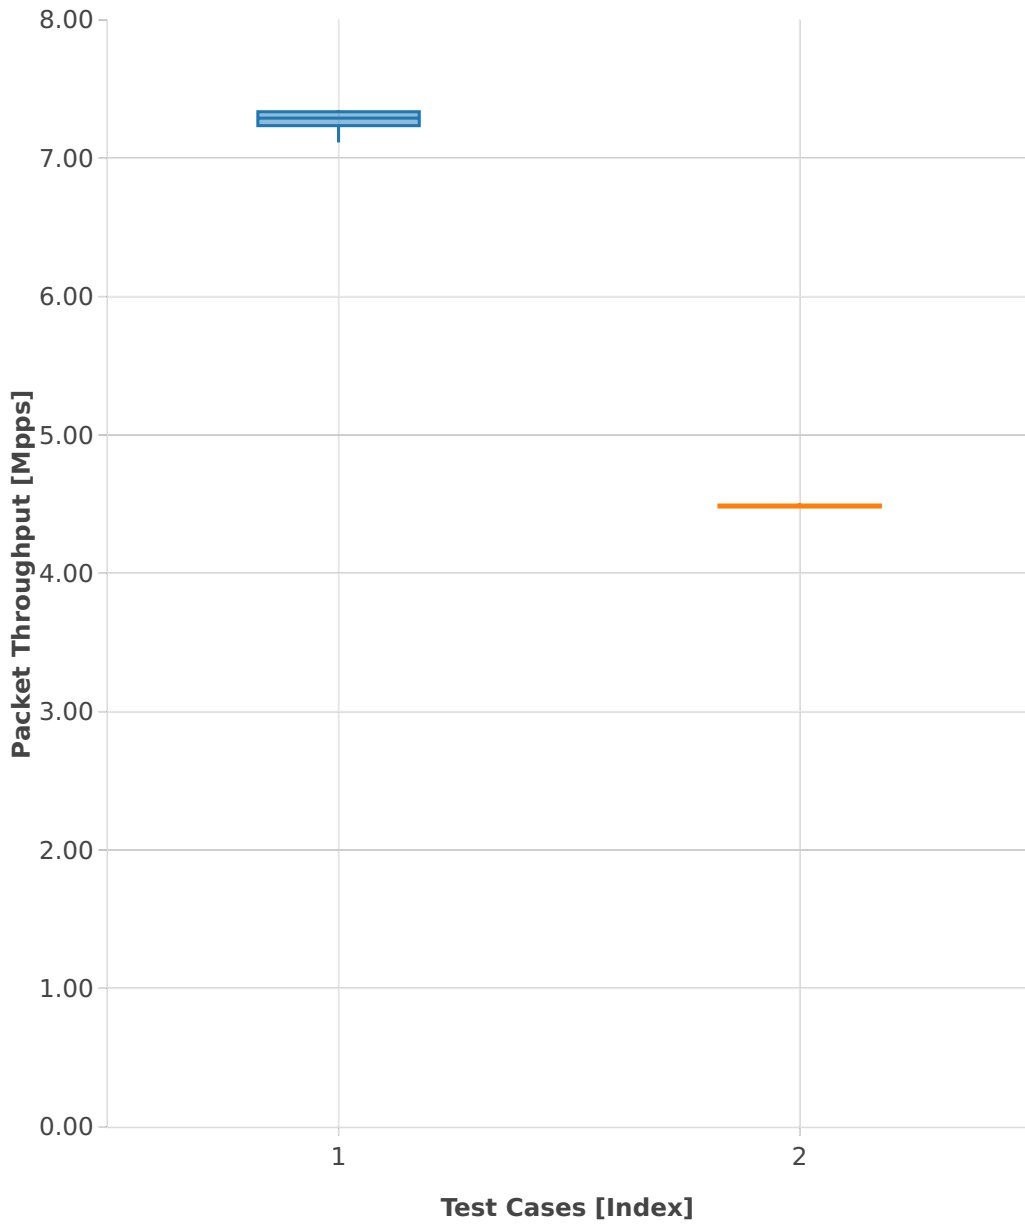

Throughput: vhost-ip4-3n-hsw-x710-64b-2t2c-base_and_scale-ndr

1. (10 runs) ethip4-ip4base-eth-2vhostvr1024-1vm

2. (09 runs) ethip4-ip4base-eth-4vhostvr1024-2vm