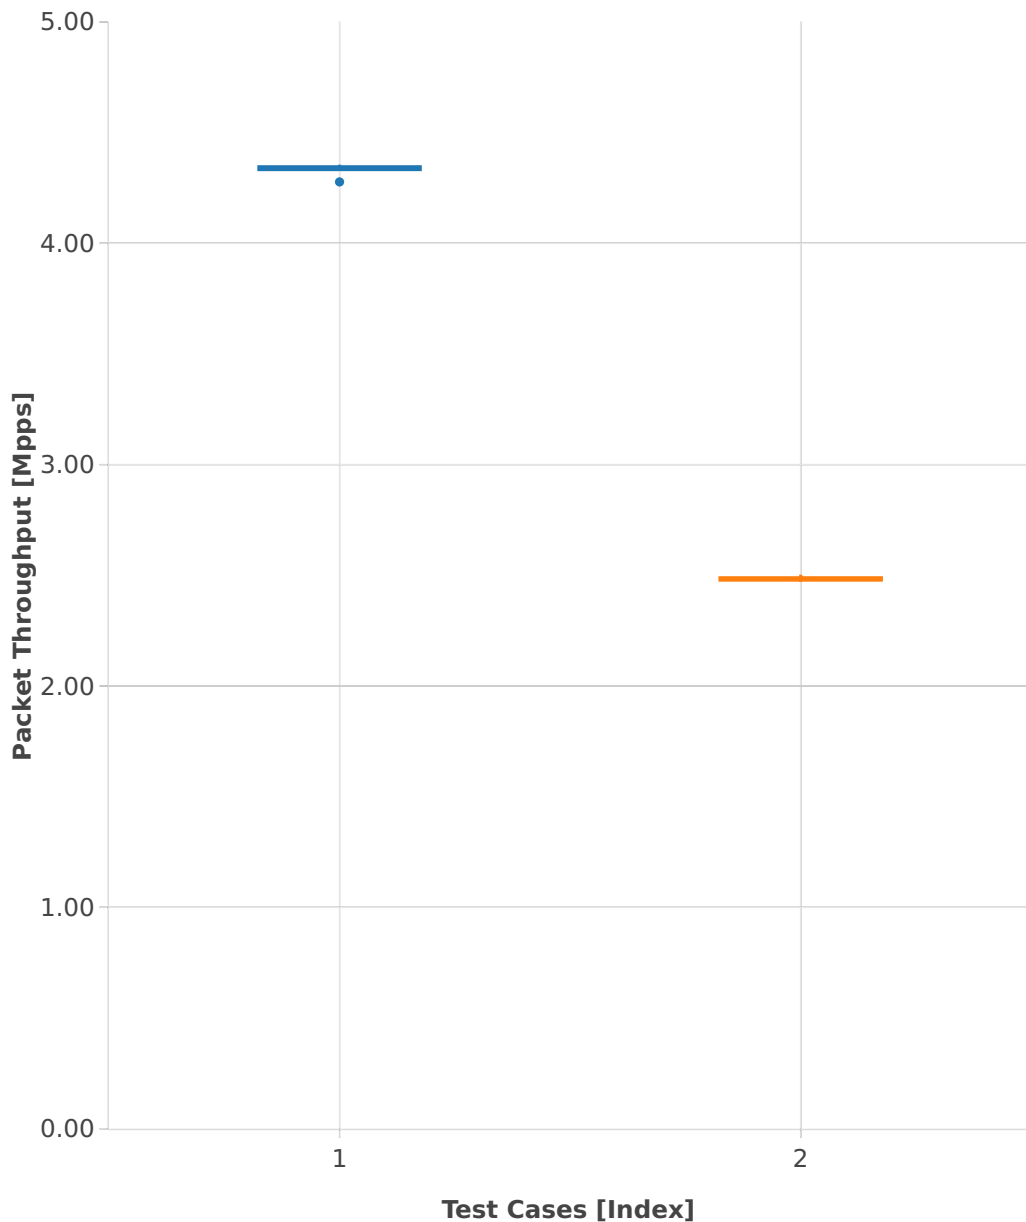

Throughput: vhost-ip4-3n-hsw-x710-64b-1t1c-base_and_scale-ndr

1. (09 runs) ethip4-ip4base-eth-2vhostvr1024-1vm

2. (10 runs) ethip4-ip4base-eth-4vhostvr1024-2vm