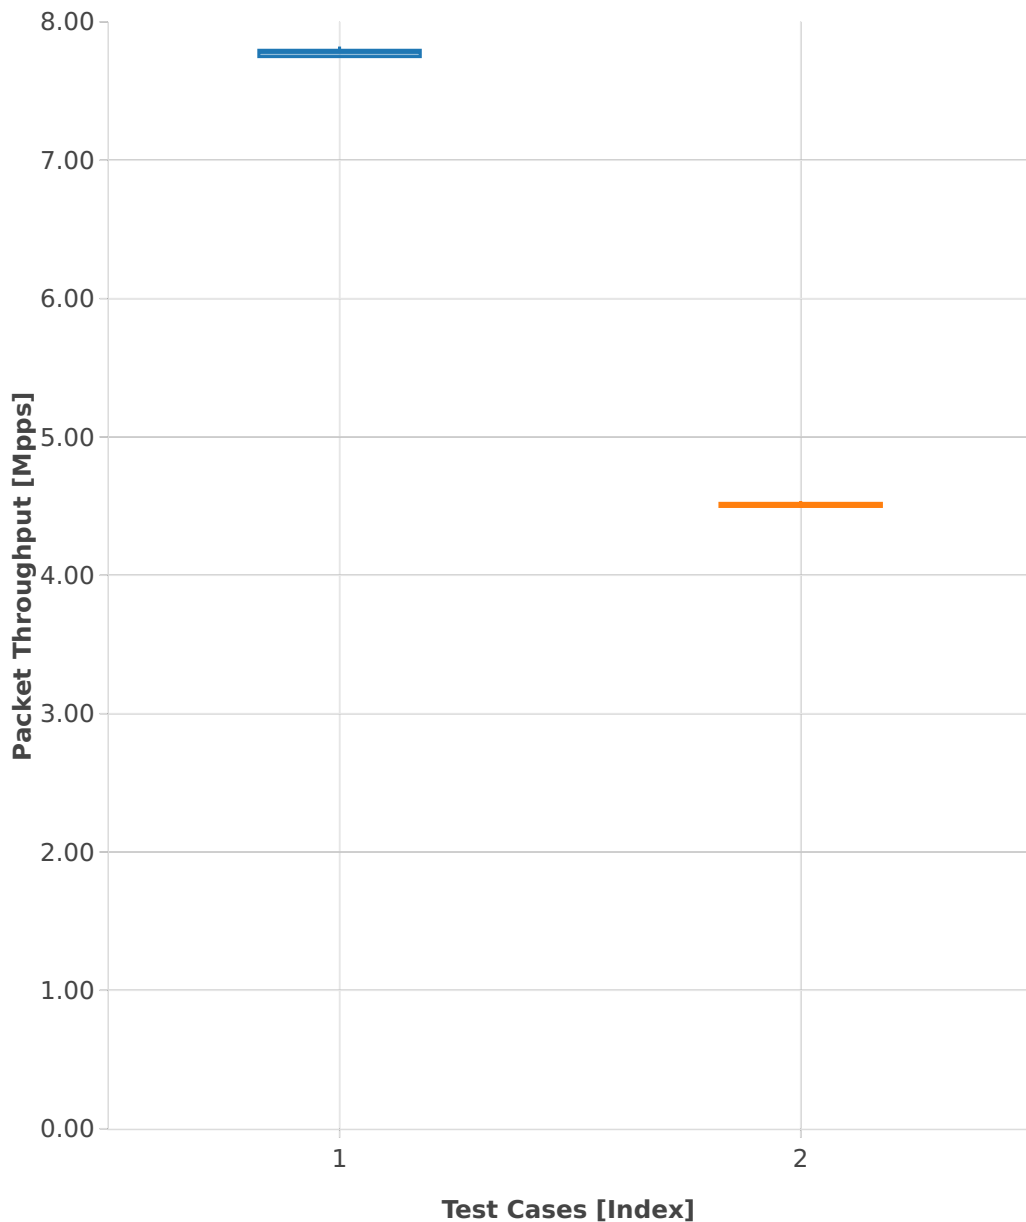

### Throughput: vhost-ip4-3n-hsw-x520-64b-2t2c-base\_and\_scale-pdr

- 1. (10 runs) ethip4-ip4base-eth-2vhostvr1024-1vm
- 2. (09 runs) ethip4-ip4base-eth-4vhostvr1024-2vm