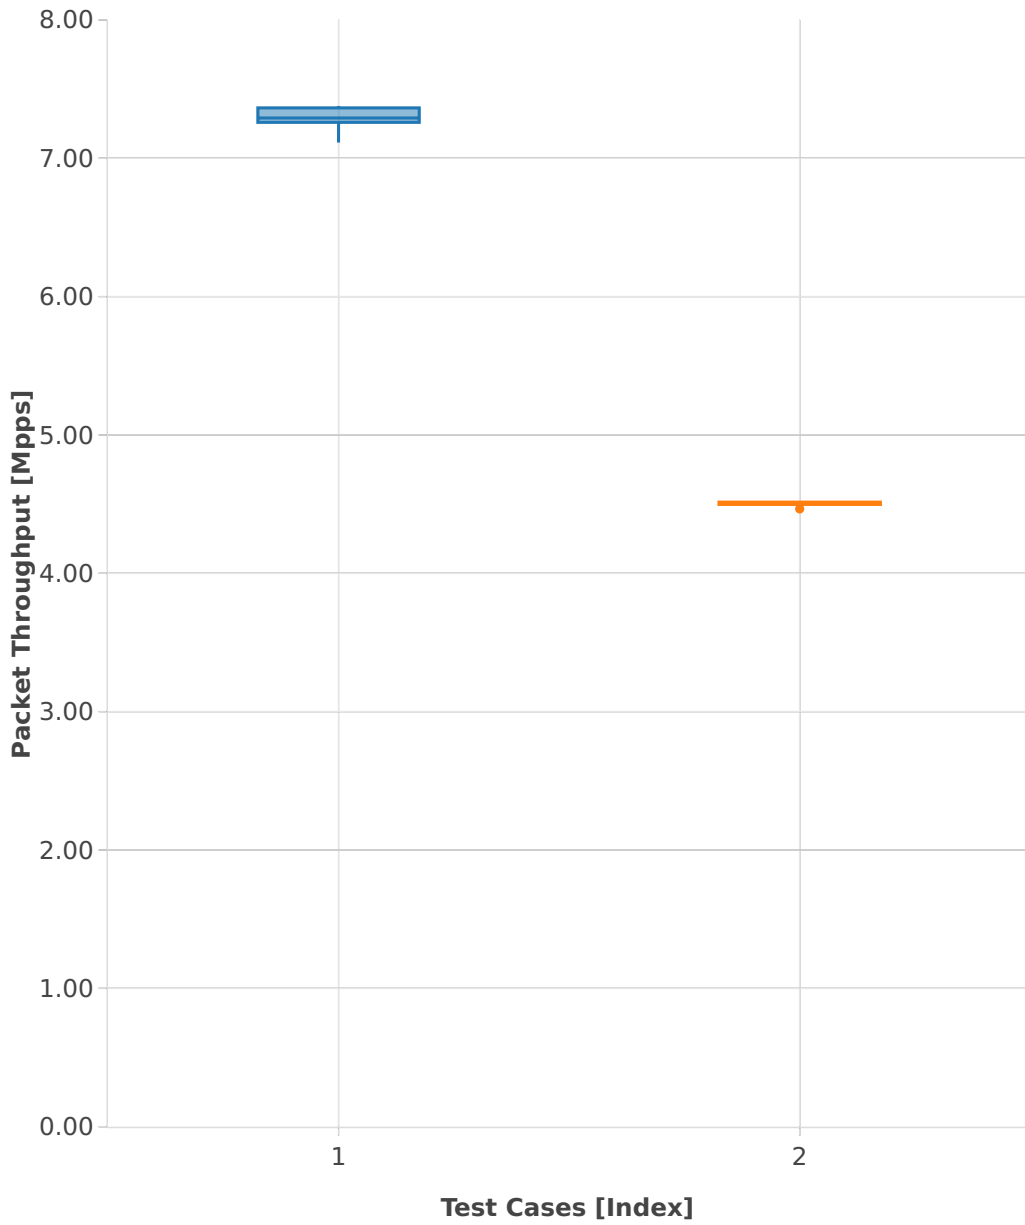

Throughput: vhost-ip4-3n-hsw-x520-64b-2t2c-base_and_scale-ndr

1. (10 runs) ethip4-ip4base-eth-2vhostvr1024-1vm

2. (09 runs) ethip4-ip4base-eth-4vhostvr1024-2vm