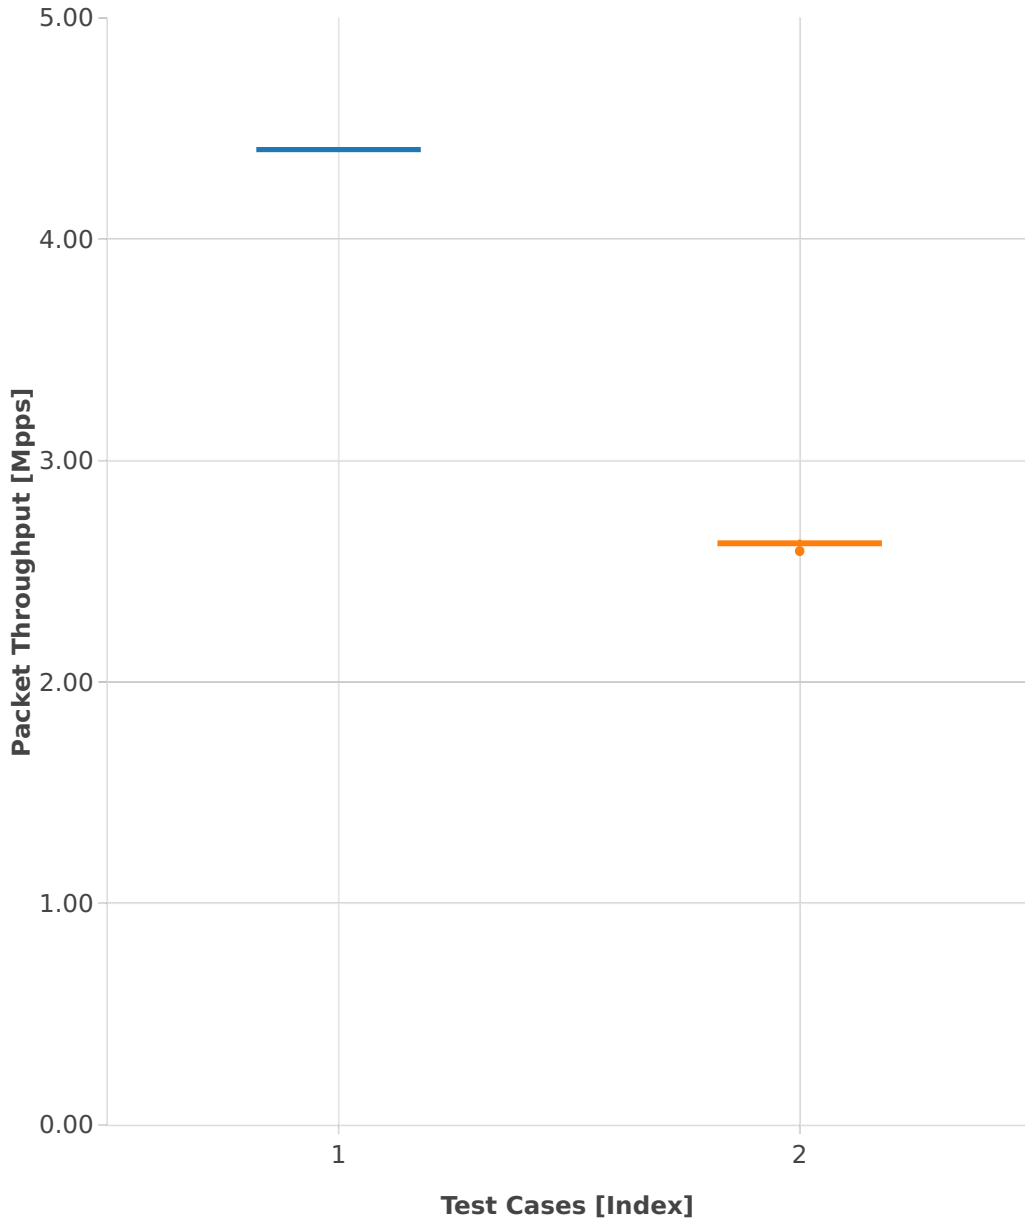

Throughput: vhost-ip4-3n-hsw-x520-64b-1t1c-base_and_scale-pdr

- 1. (10 runs) ethip4-ip4base-eth-2vhostvr1024-1vm
- 2. (10 runs) ethip4-ip4base-eth-4vhostvr1024-2vm