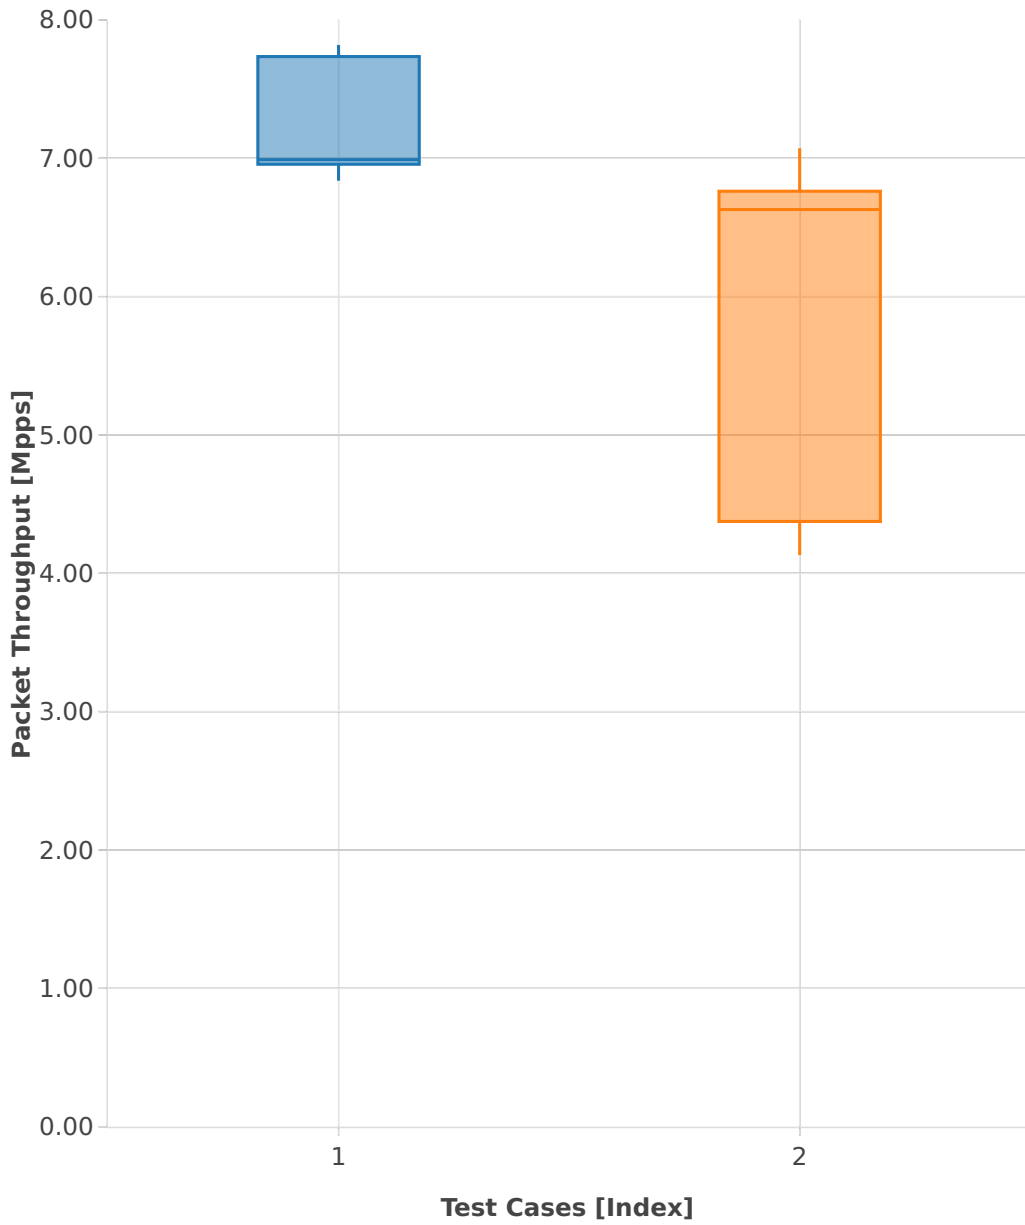

Throughput: vhost-ip4-2n-skx-xxv710-64b-4t2c-base_and_scale-pdr

1. (10 runs) ethip4-ip4base-eth-2vhostvr1024-1vm

2. (10 runs) ethip4-ip4base-eth-4vhostvr1024-2vm