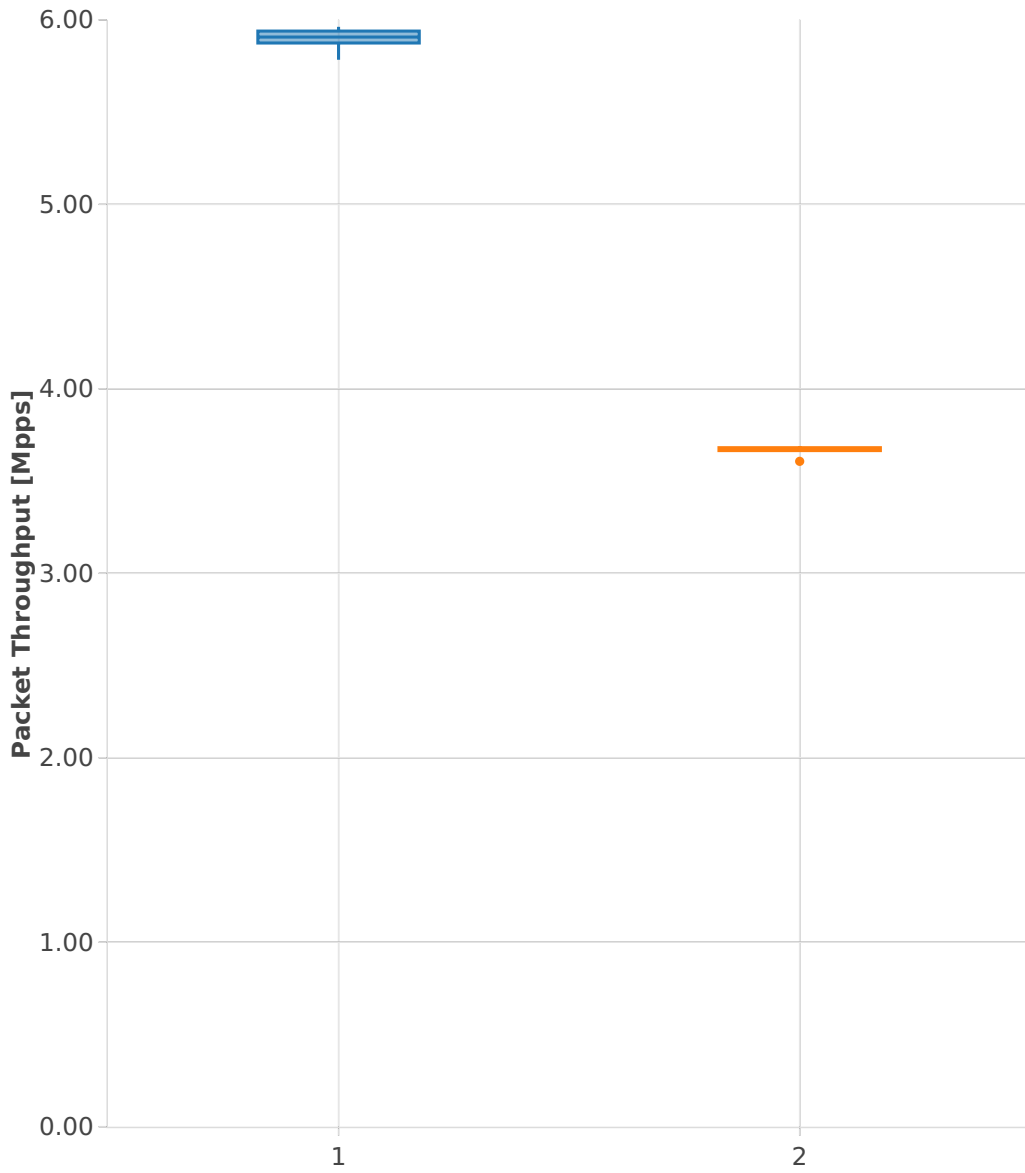

Throughput: vhost-ip4-2n-skx-xxv710-64b-2t1c-base_and_scale-ndr

- 1. (10 runs) ethip4-ip4base-eth-2vhostvr1024-1vm
- 2. (10 runs) ethip4-ip4base-eth-4vhostvr1024-2vm