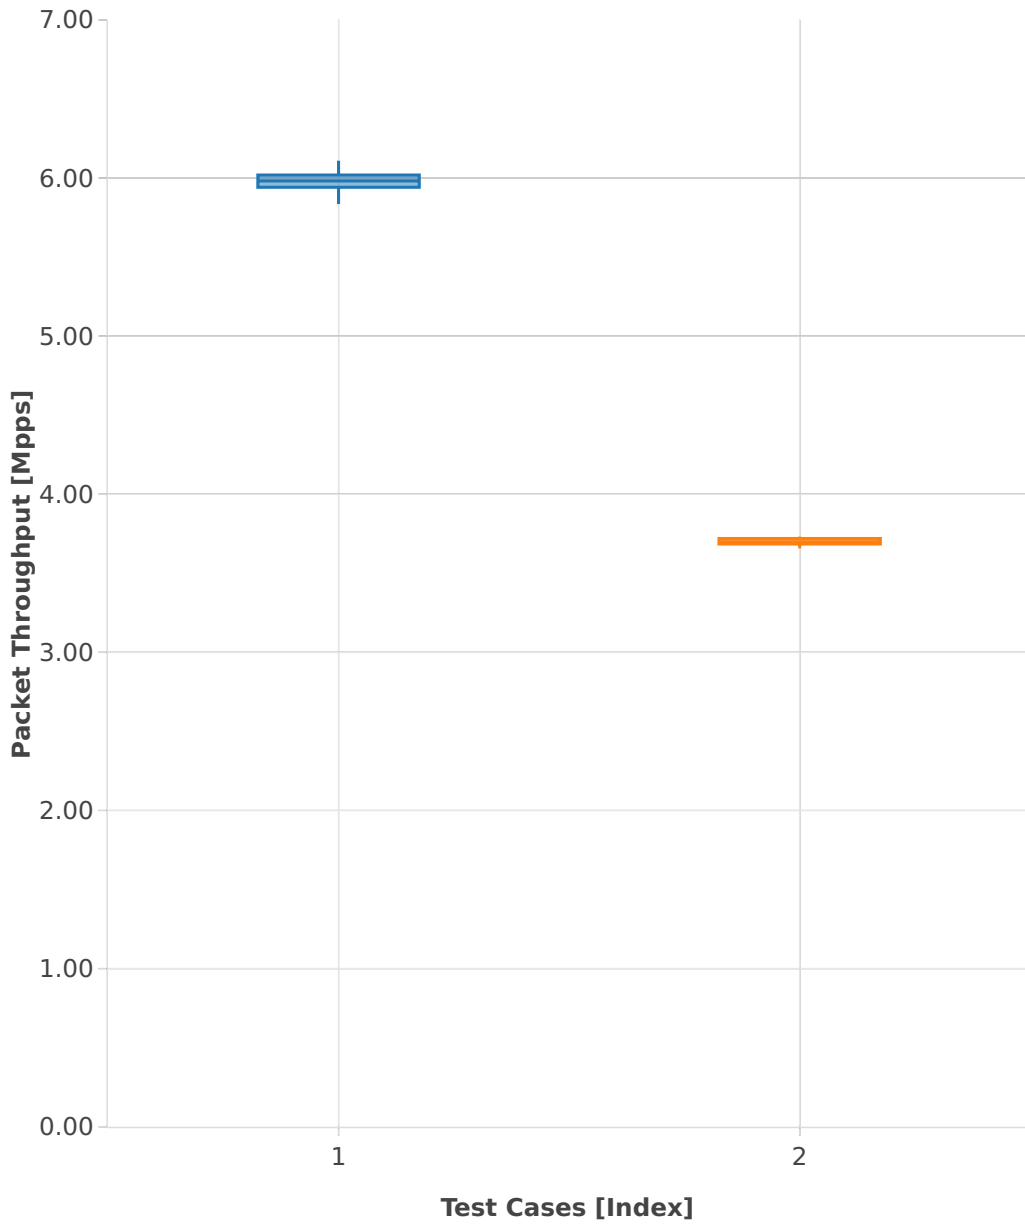

Throughput: vhost-ip4-2n-skx-x710-64b-2t1c-base_and_scale-pdr

1. (10 runs) ethip4-ip4base-eth-2vhostvr1024-1vm

2. (10 runs) ethip4-ip4base-eth-4vhostvr1024-2vm