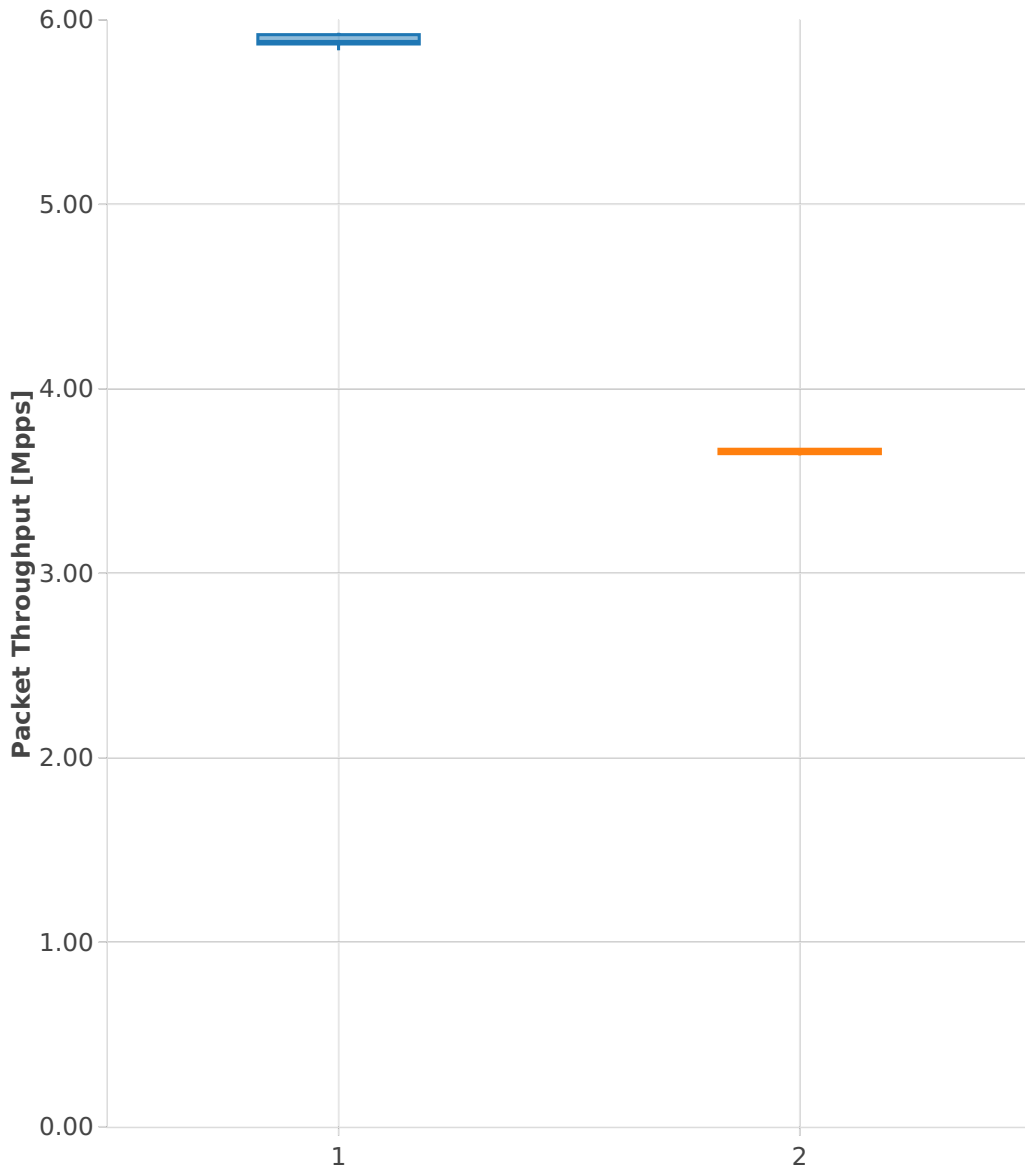

Throughput: vhost-ip4-2n-skx-x710-64b-2t1c-base_and_scale-ndr

1. (10 runs) ethip4-ip4base-eth-2vhostvr1024-1vm

2. (10 runs) ethip4-ip4base-eth-4vhostvr1024-2vm