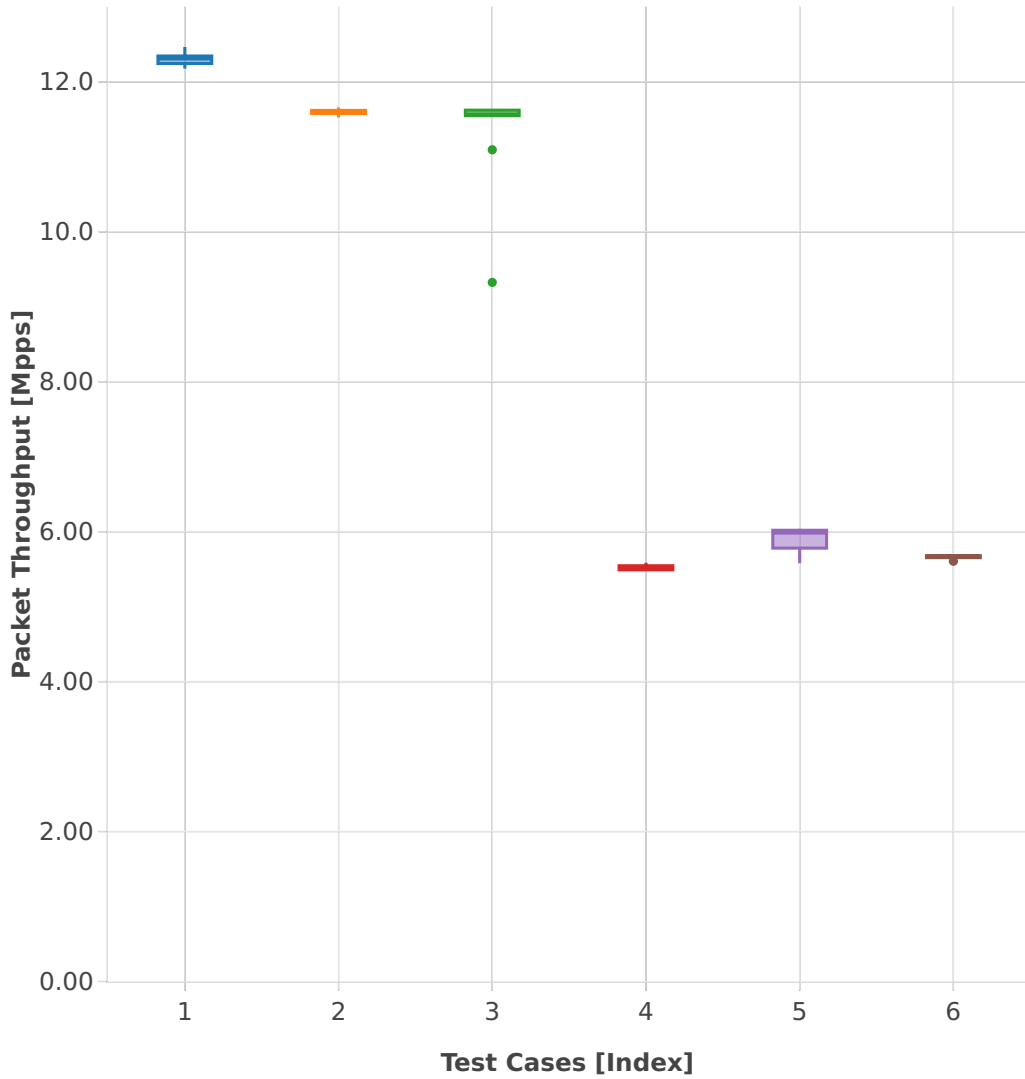

# Throughput: srv6-3n-hsw-x520-78b-2t2c-features-pdr

- 1. (10 runs) ethip6ip6-ip6base-srv6enc1sid
- 2. (10 runs) ethip6srhip6-ip6base-srv6enc2sids
- 3. (10 runs) ethip6srhip6-ip6base-srv6enc2sids-nodcaps
- 4. (09 runs) ethip6srhip6-ip6base-srv6proxy-dyn
- 5. (09 runs) ethip6srhip6-ip6base-srv6proxy-masq
- 6. (06 runs) ethip6srhip6-ip6base-srv6proxy-stat