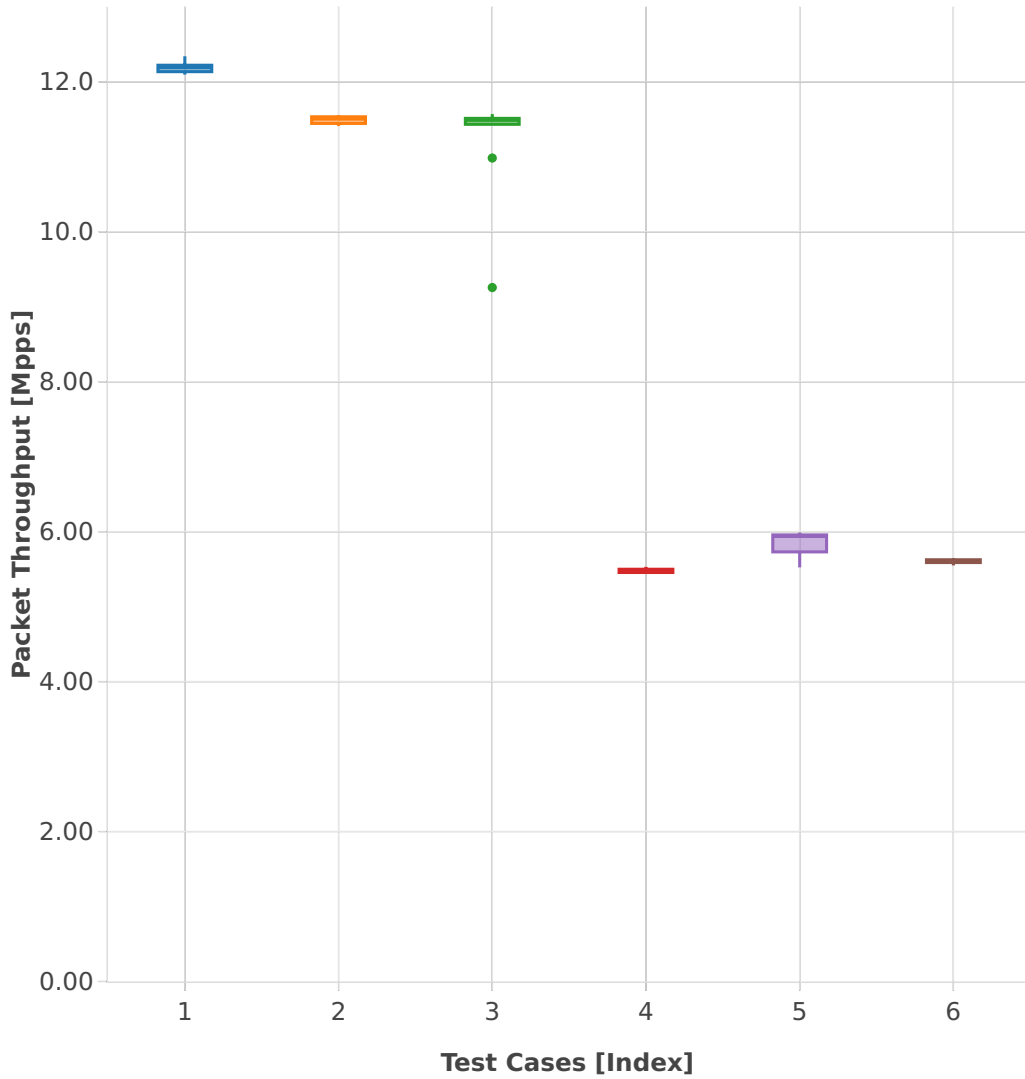

# Throughput: srv6-3n-hsw-x520-78b-2t2c-features-ndr

- 1. (10 runs) ethip6ip6-ip6base-srv6enc1sid
- 2. (10 runs) ethip6srhip6-ip6base-srv6enc2sids
- 3. (10 runs) ethip6srhip6-ip6base-srv6enc2sids-nodcaps
- 4. (09 runs) ethip6srhip6-ip6base-srv6proxy-dyn
- 5. (09 runs) ethip6srhip6-ip6base-srv6proxy-masq
- 6. (06 runs) ethip6srhip6-ip6base-srv6proxy-stat