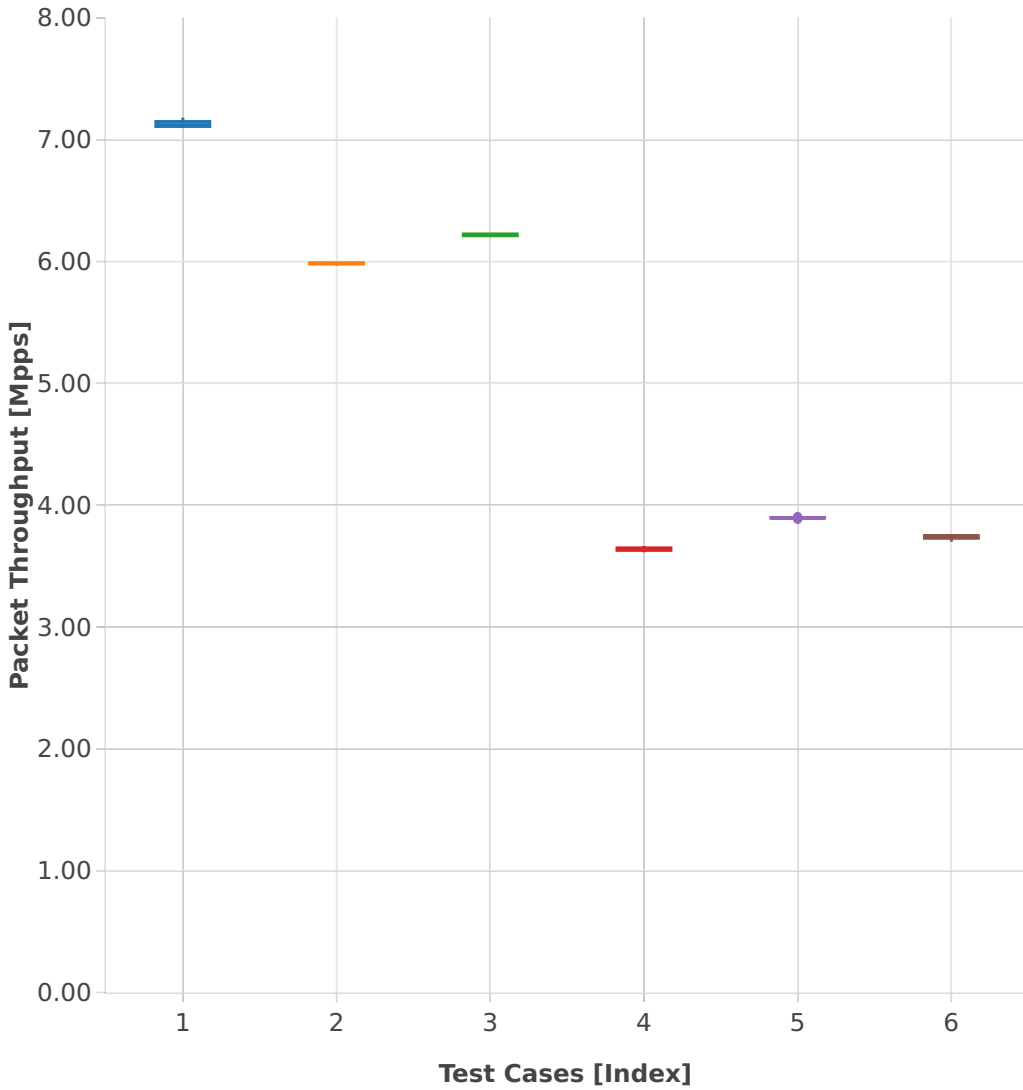

Throughput: srv6-3n-hsw-x520-78b-1t1c-features-ndr

- 1. (10 runs) ethip6ip6-ip6base-srv6enc1sid
- 2. (10 runs) ethip6srhip6-ip6base-srv6enc2sids
- 3. (10 runs) ethip6srhip6-ip6base-srv6enc2sids-nodecaps
- 4. (08 runs) ethip6srhip6-ip6base-srv6proxy-dyn
- 5. (10 runs) ethip6srhip6-ip6base-srv6proxy-masq
- 6. (09 runs) ethip6srhip6-ip6base-srv6proxy-stat