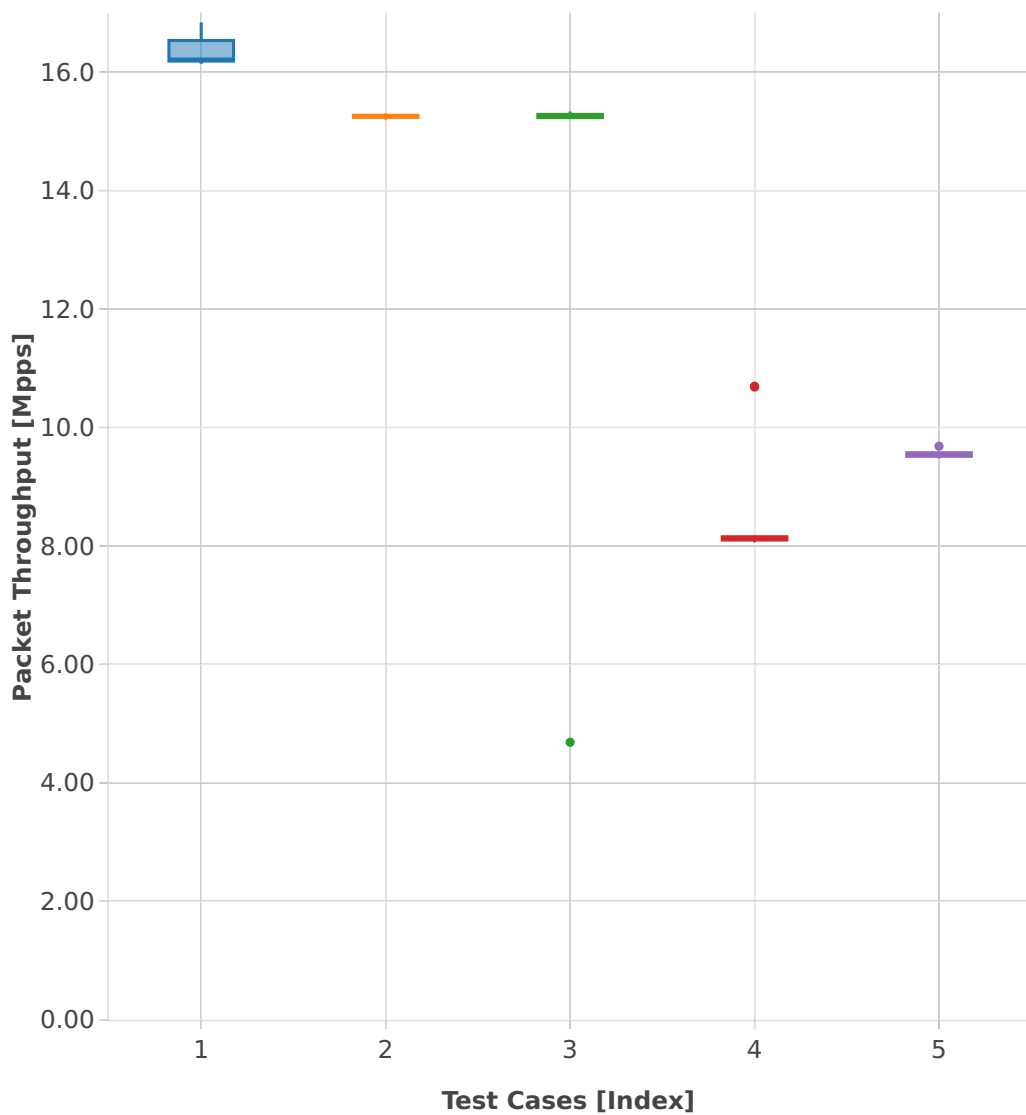

# Throughput: memif-3n-skx-x710-64b-4t2c-base\_and\_scale-ndr

- 1. (08 runs) eth-l2xcbase-eth-1memif-1dcr
- 2. (10 runs) eth-l2xcbase-eth-2memif-1dcr
- 3. (10 runs) eth-l2xcbase-eth-2memif-1lxc
- 4. (10 runs) eth-l2bdbasemaclrn-eth-2memif-1lxc
- 5. (10 runs) dot1q-l2bdbasemaclrn-eth-2memif-1dcr