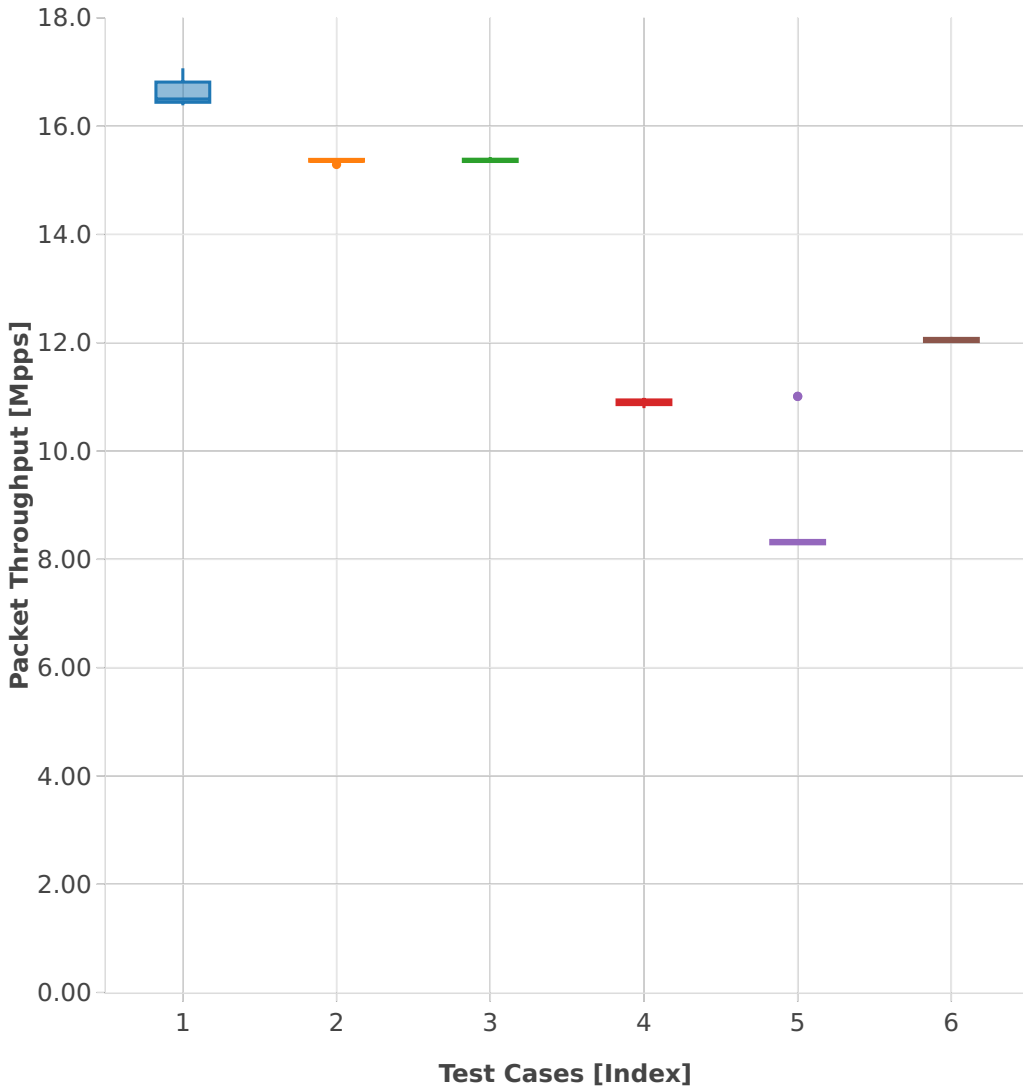

# Throughput: memif-3n-skx-x710-64b-4t2c-base\_and\_features-pdr

- 1. (08 runs) eth-l2xcbase-eth-1memif-1dcr
- 2. (10 runs) eth-l2xcbase-eth-2memif-1lxc
- 3. (10 runs) eth-l2xcbase-eth-2memif-1dcr
- 4. (10 runs) dot1q-l2bdbasemaclrn-eth-2memif-1dcr
- 5. (10 runs) eth-l2bdbasemaclrn-eth-2memif-1lxc
- 6. (10 runs) ethip4-ip4base-eth-2memif-1dcr