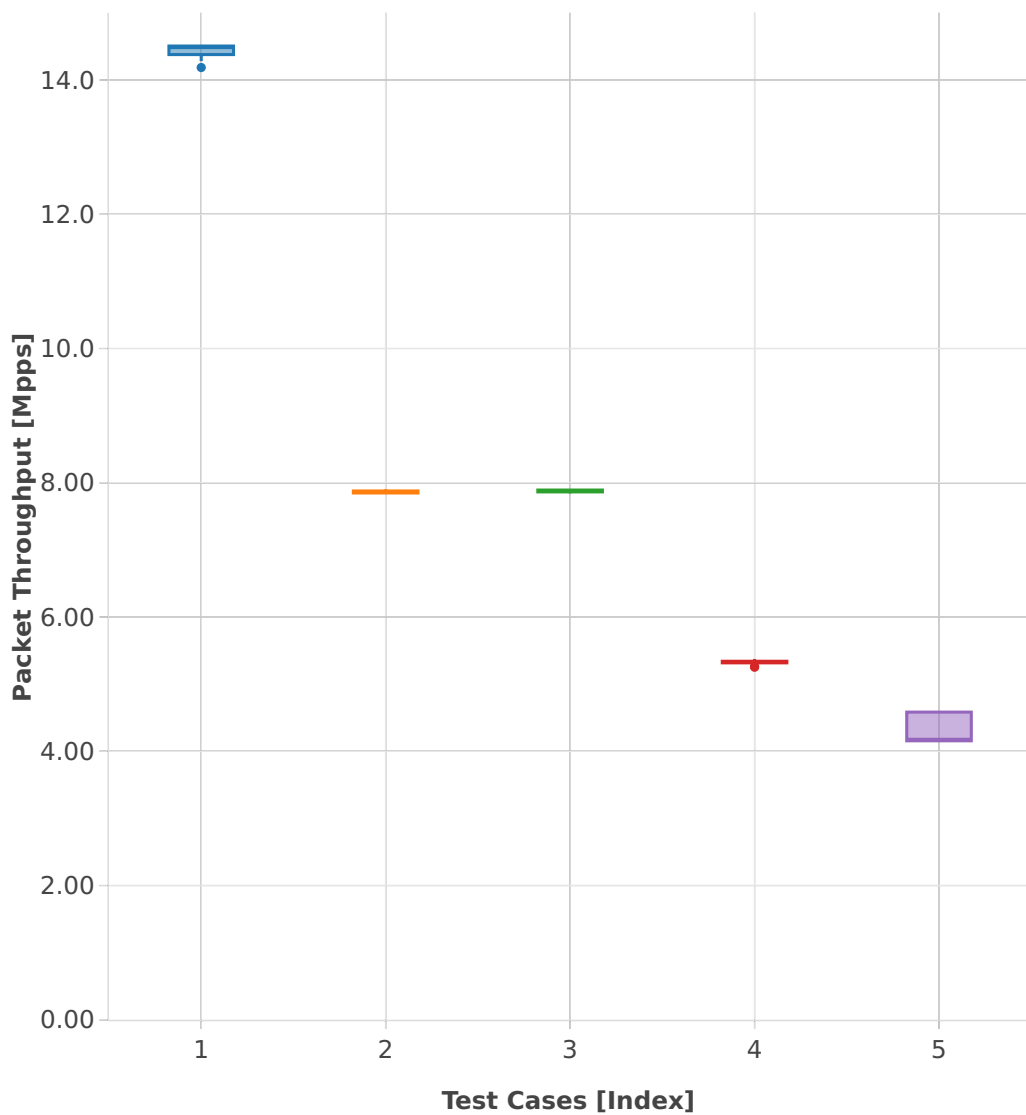

Throughput: memif-3n-skx-x710-64b-2t1c-base_and_scale-ndr

- 1. (08 runs) eth-l2xcbase-eth-1memif-1dcr
- 2. (09 runs) eth-l2xcbase-eth-2memif-1dcr
- 3. (10 runs) eth-l2xcbase-eth-2memif-1lxc
- 4. (10 runs) eth-l2bdbasemaclrn-eth-2memif-1lxc
- 5. (10 runs) dot1q-l2bdbasemaclrn-eth-2memif-1dcr