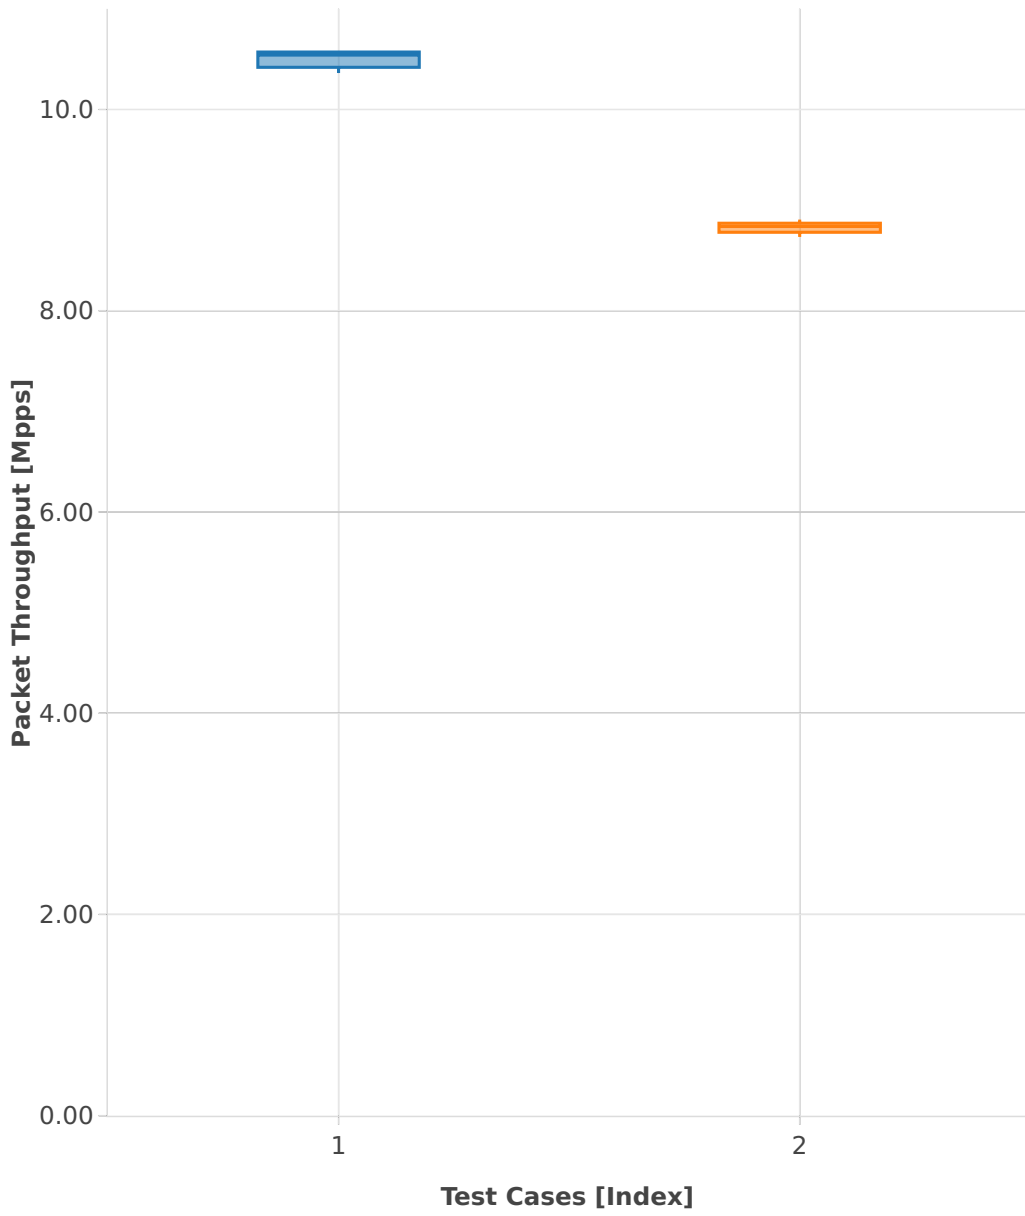

Throughput: memif-3n-hsw-xl710-64b-2t2c-base_and_scale-ndr

- 1. (05 runs) eth-l2xcbase-eth-2memif-1lxc
- 2. (10 runs) eth-l2bdbasemaclrn-eth-2memif-1lxc