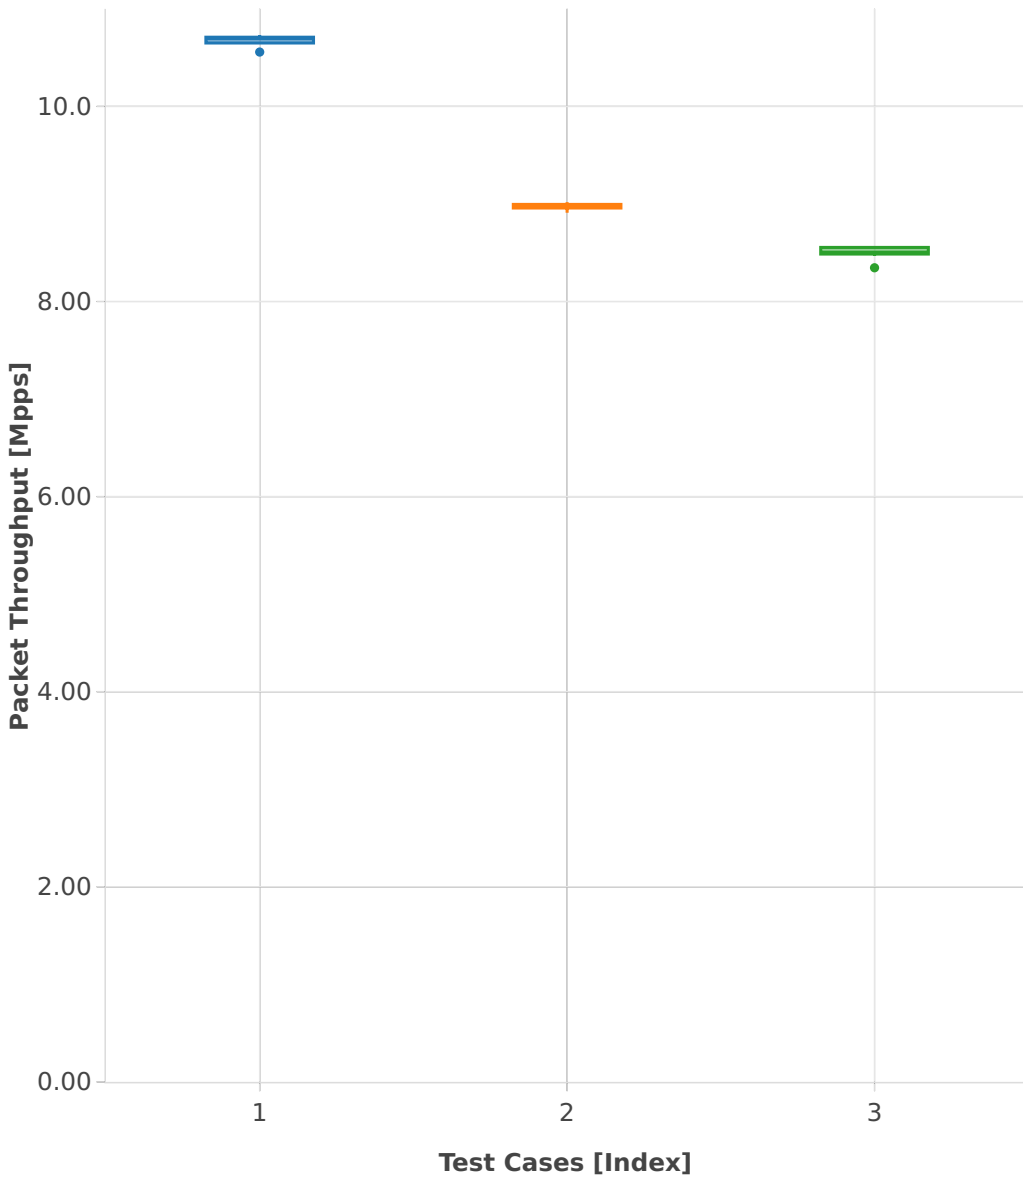

# Throughput: memif-3n-hsw-xl710-64b-2t2c-base\_and\_features-pdr

- 1. (05 runs) eth-l2xcbase-eth-2memif-1lxc
- 2. (10 runs) eth-l2bdbasemaclrn-eth-2memif-1lxc
- 3. (10 runs) ethip4-ip4base-eth-2memif-1dcr