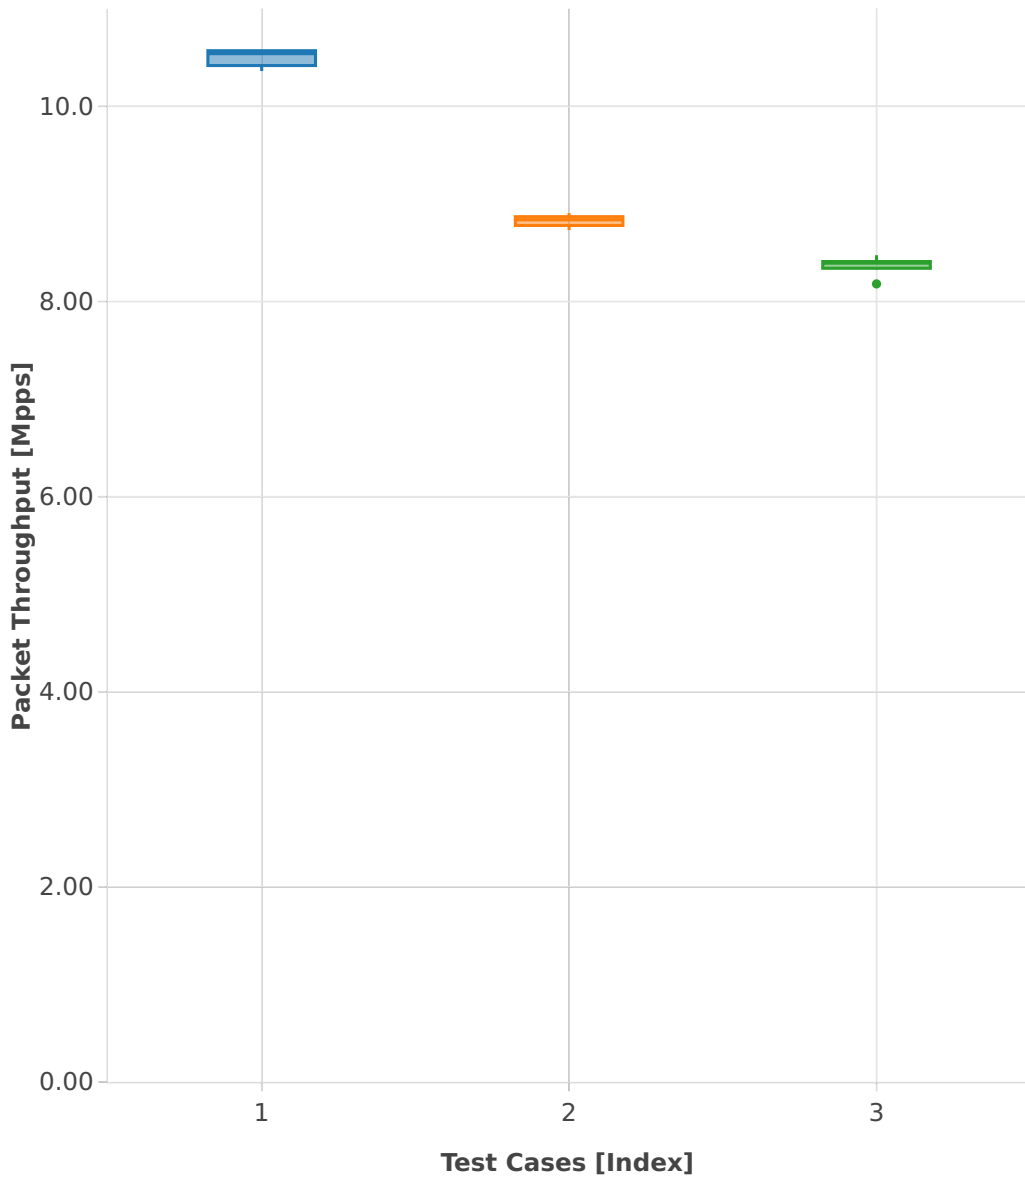

Throughput: memif-3n-hsw-xl710-64b-2t2c-base_and_features-ndr

- 1. (05 runs) eth-l2xcbase-eth-2memif-1lxc
- 2. (10 runs) eth-l2bdbasemaclrn-eth-2memif-1lxc
- 3. (10 runs) ethip4-ip4base-eth-2memif-1dcr