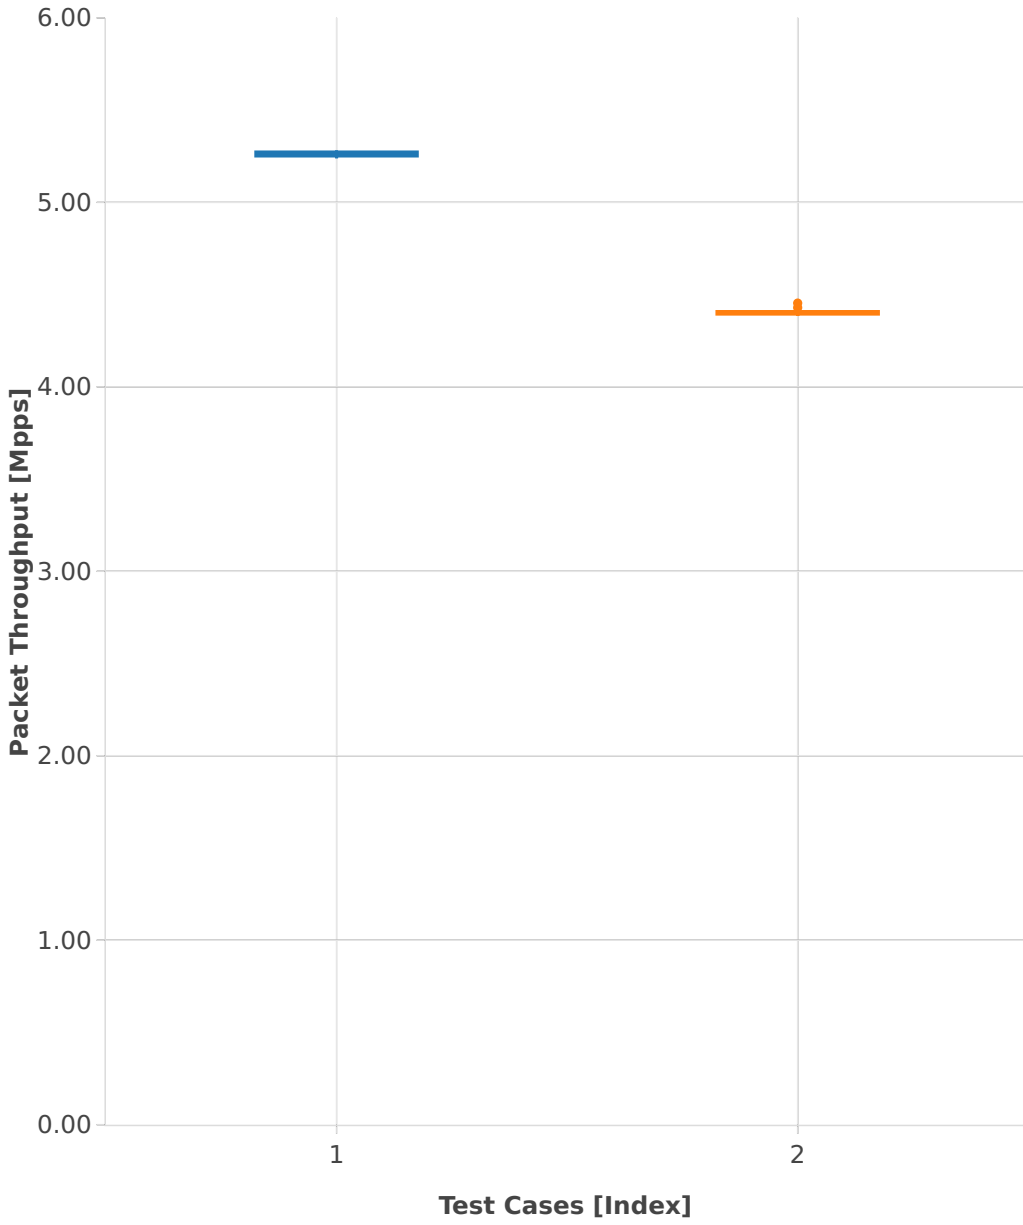

Throughput: memif-3n-hsw-xl710-64b-1t1c-base_and_scale-pdr

- 1. (07 runs) eth-l2xcbase-eth-2memif-1lxc
- 2. (10 runs) eth-l2bdbasemaclrn-eth-2memif-1lxc