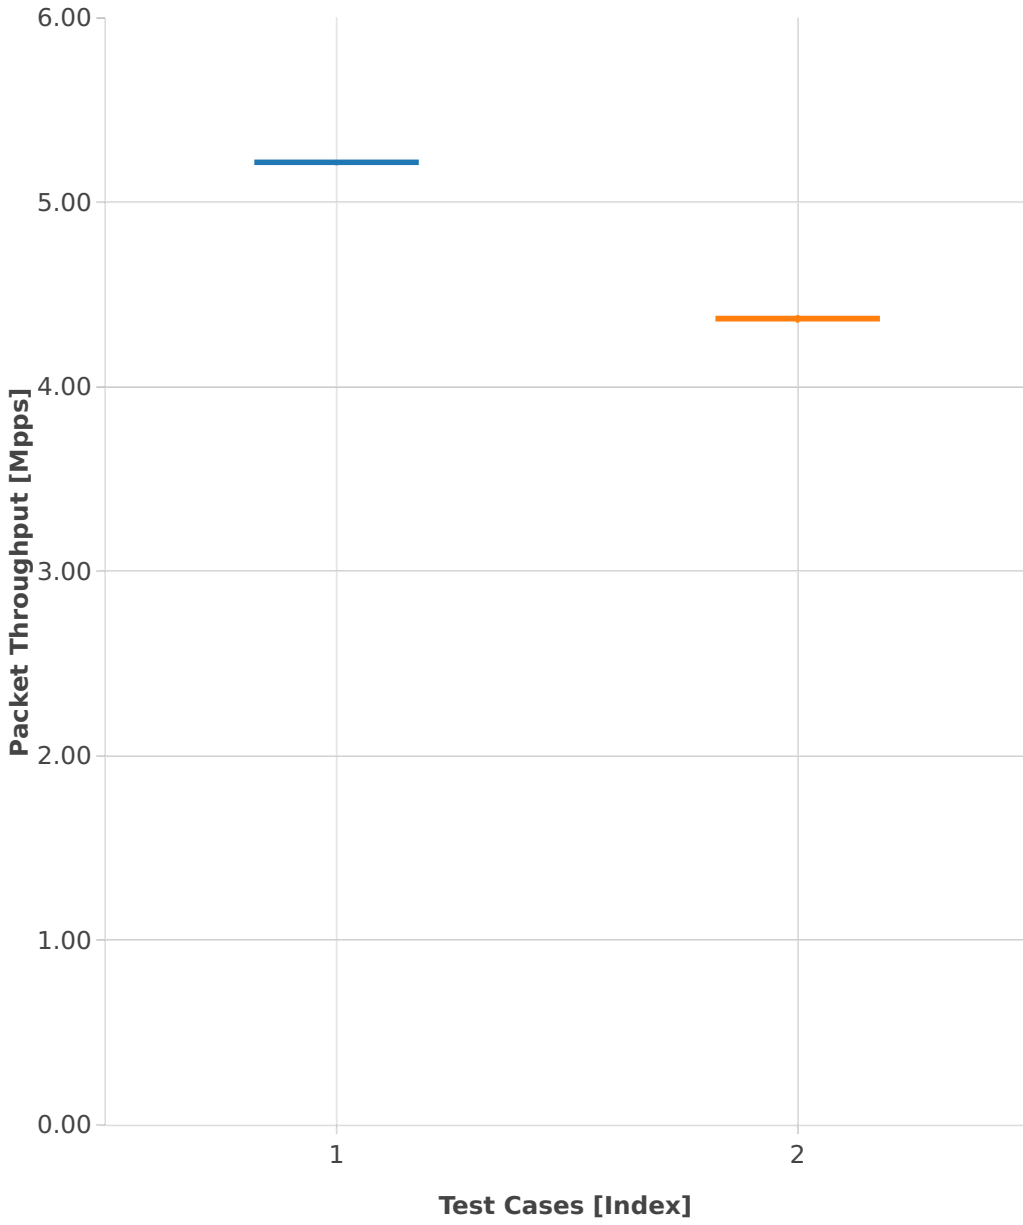

Throughput: memif-3n-hsw-xl710-64b-1t1c-base_and_scale-ndr

- 1. (07 runs) eth-l2xcbase-eth-2memif-1lxc
- 2. (10 runs) eth-l2bdbasemaclrn-eth-2memif-1lxc