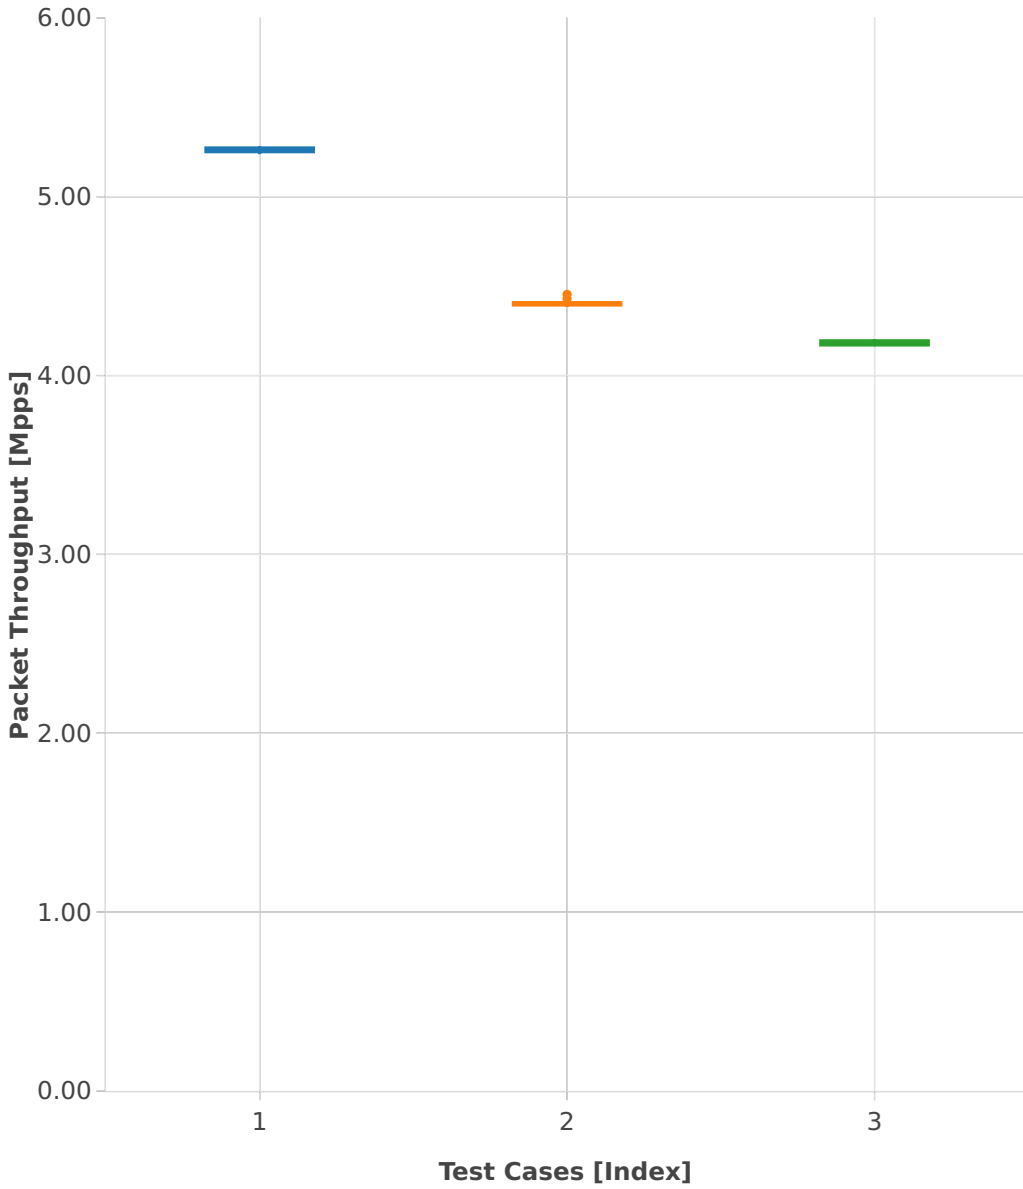

Throughput: memif-3n-hsw-xl710-64b-1t1c-base_and_features-pdr

- 1. (07 runs) eth-l2xcbase-eth-2memif-1lxc
- 2. (10 runs) eth-l2bdbasemaclrn-eth-2memif-1lxc
- 3. (10 runs) ethip4-ip4base-eth-2memif-1dcr