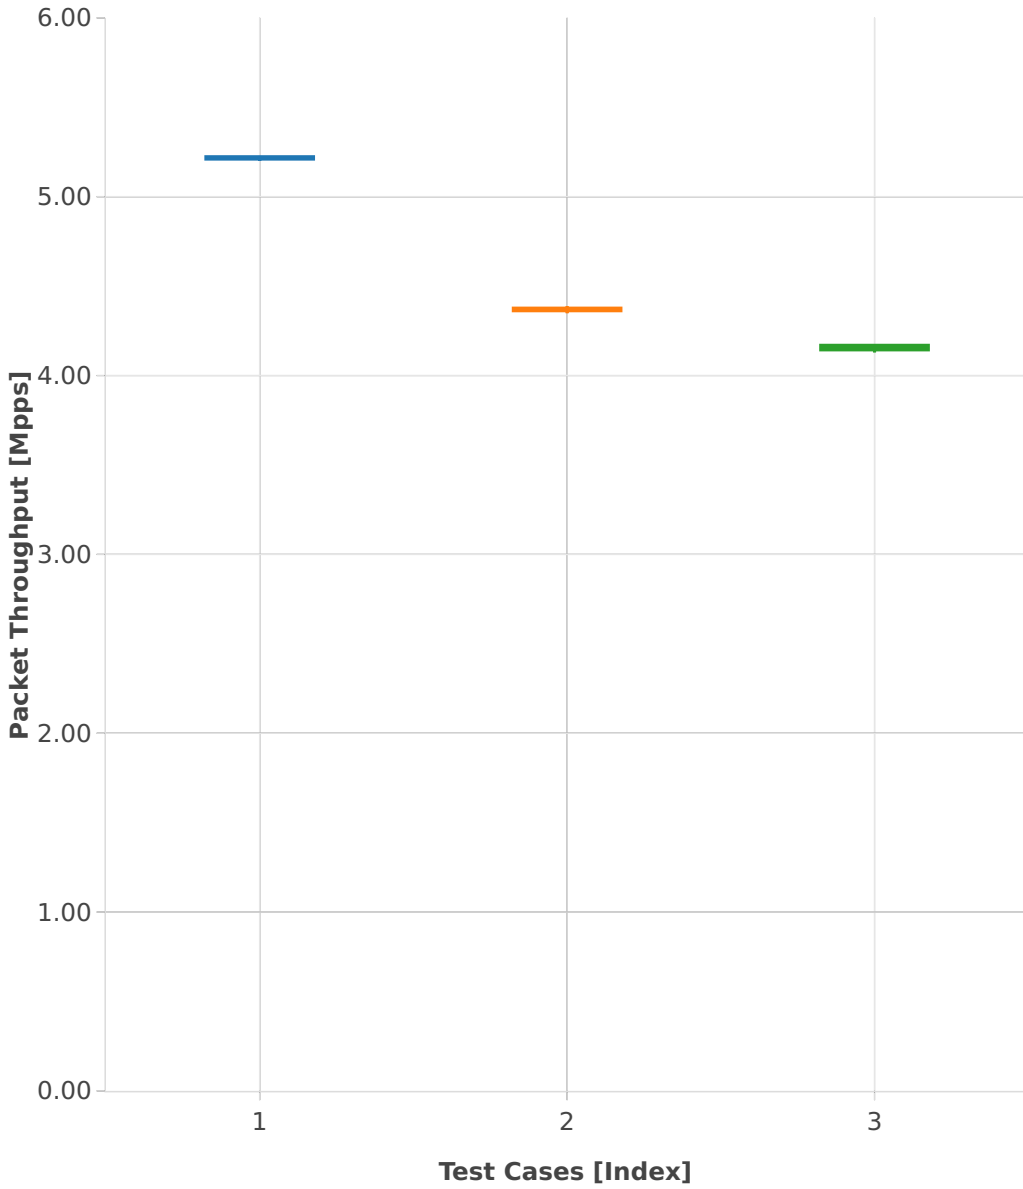

# Throughput: memif-3n-hsw-xl710-64b-1t1c-base\_and\_features-ndr

- 1. (07 runs) eth-l2xcbase-eth-2memif-1lxc
- 2. (10 runs) eth-l2bdbasemaclrn-eth-2memif-1lxc
- 3. (10 runs) ethip4-ip4base-eth-2memif-1dcr