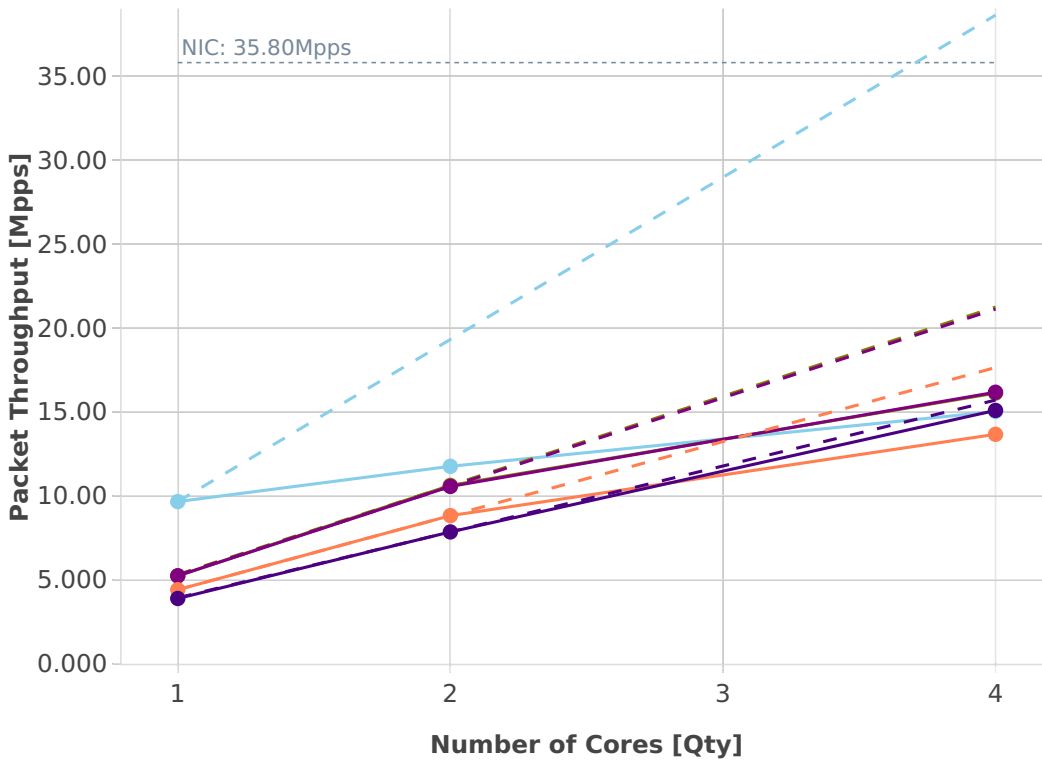

Speedup Multi-core: memif-3n-hsw-x710-64b-base_and_scale-pdr

-- Perfect — Measured ... Limit

- eth-l2xcbase-eth-1memif-1dcr
- eth-l2xcbase-eth-2memif-1dcr
- eth-l2xcbase-eth-2memif-1lxc
- eth-l2bdbasemaclrn-eth-2memif-1lxc
- dot1q-l2bdbasemaclrn-eth-2memif-1dcr