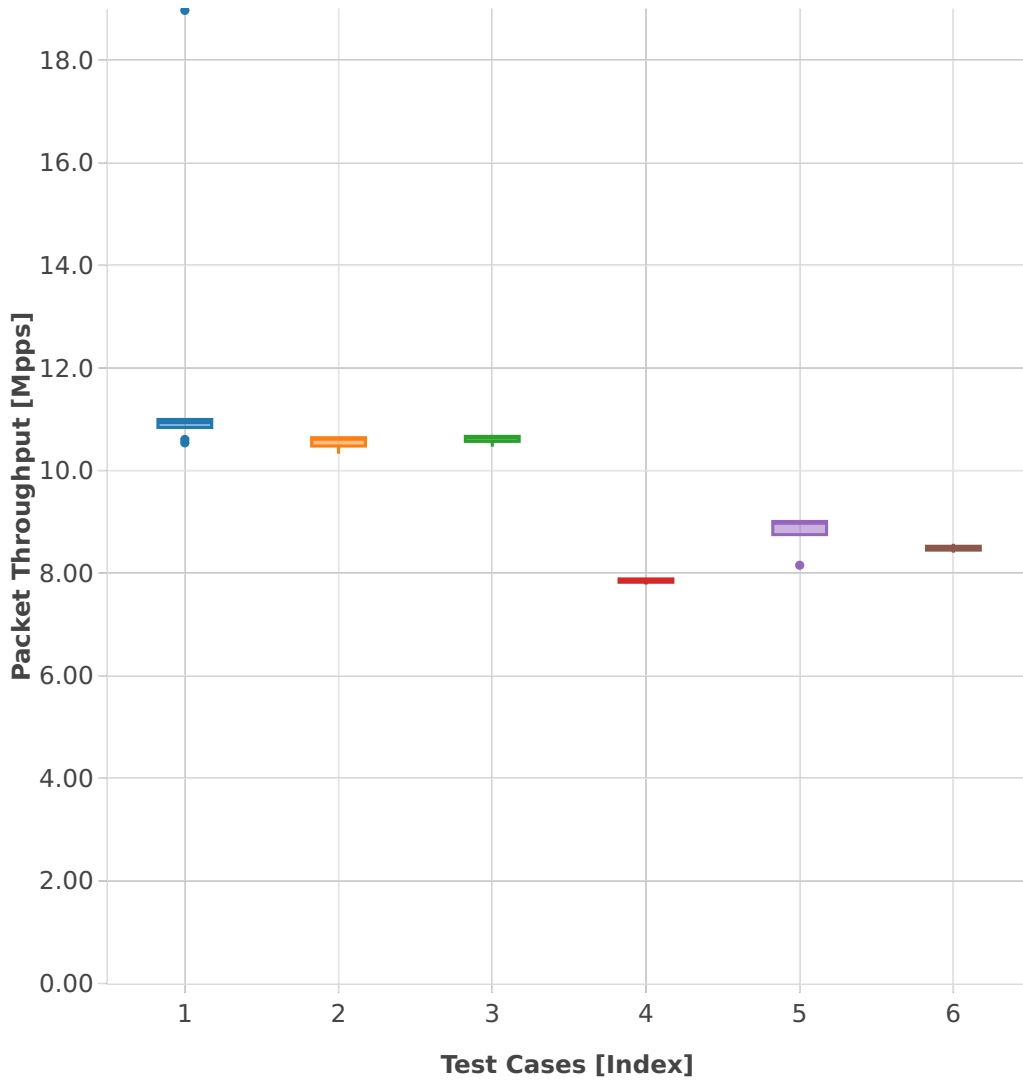

# Throughput: memif-3n-hsw-x710-64b-2t2c-base\_and\_features-pdr

- 1. (09 runs) eth-l2xcbase-eth-1memif-1dcr
- 2. (04 runs) eth-l2xcbase-eth-2memif-1lxc
- 3. (10 runs) eth-l2xcbase-eth-2memif-1dcr
- 4. (10 runs) dot1q-l2bdbasemaclrn-eth-2memif-1dcr
- 5. (05 runs) eth-l2bdbasemaclrn-eth-2memif-1lxc
- 6. (10 runs) ethip4-ip4base-eth-2memif-1dcr