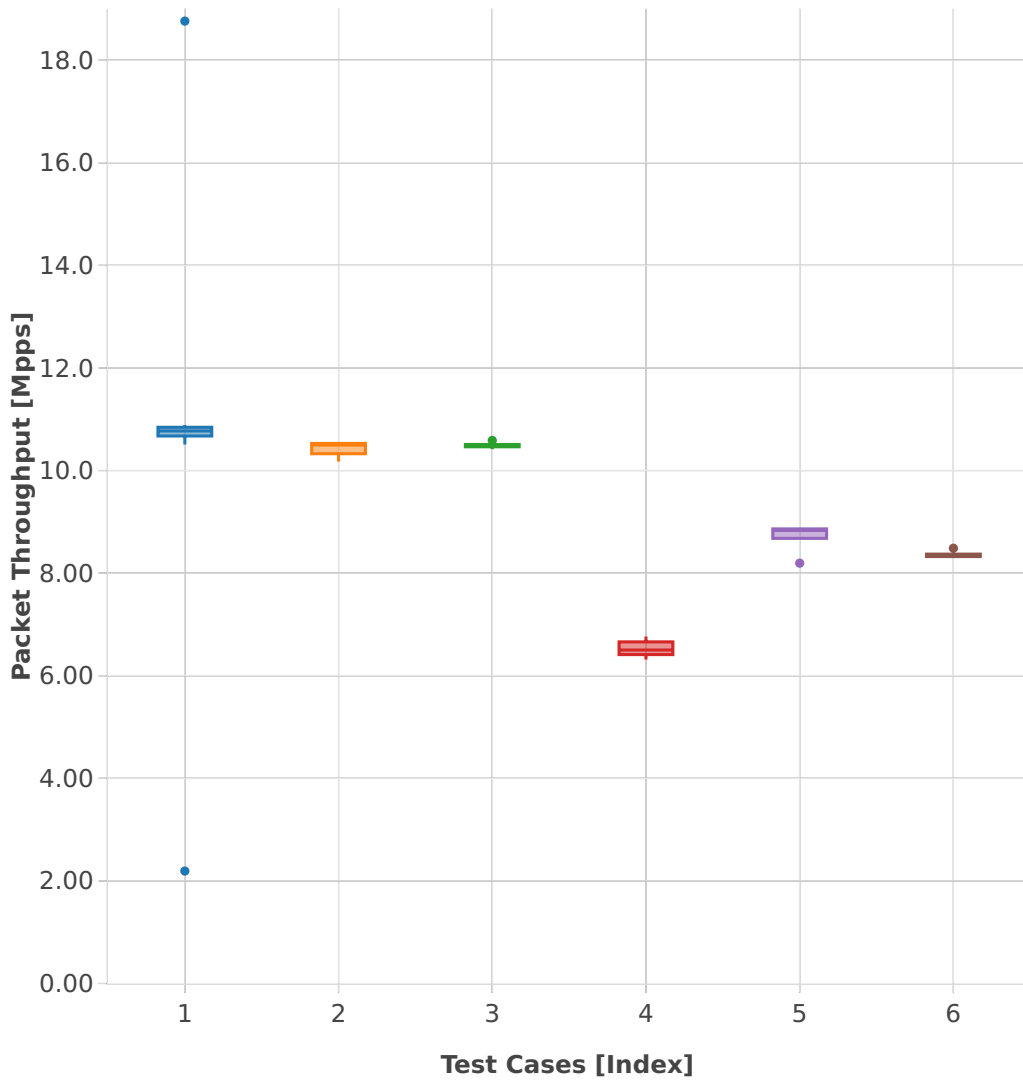

Throughput: memif-3n-hsw-x710-64b-2t2c-base_and_features-ndr

- 1. (09 runs) eth-l2xcbase-eth-1memif-1dcr
- 2. (04 runs) eth-l2xcbase-eth-2memif-1lxc
- 3. (10 runs) eth-l2xcbase-eth-2memif-1dcr
- 4. (10 runs) dot1q-l2bdbasemaclrn-eth-2memif-1dcr
- 5. (05 runs) eth-l2bdbasemaclrn-eth-2memif-1lxc
- 6. (10 runs) ethip4-ip4base-eth-2memif-1dcr