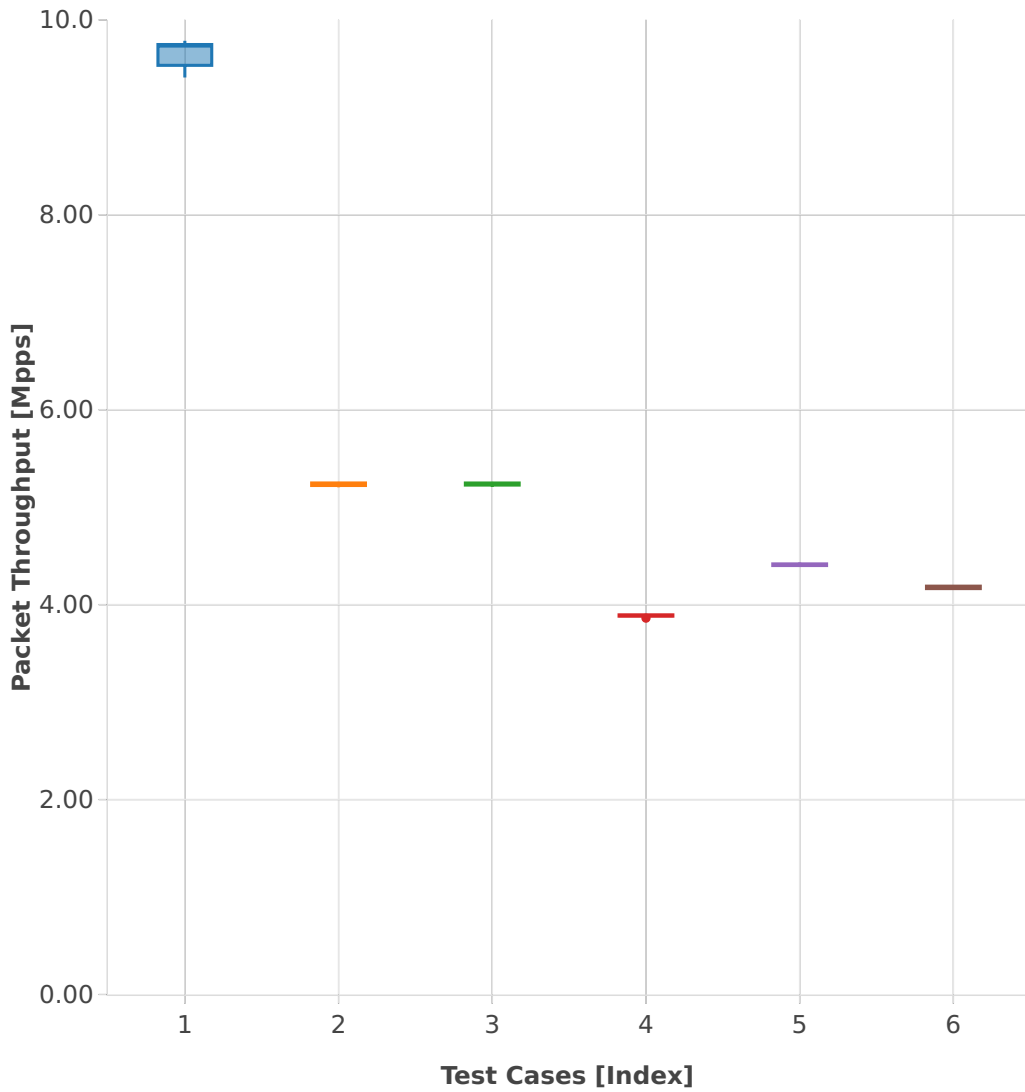

Throughput: memif-3n-hsw-x710-64b-1t1c-base_and_features-pdr

- 1. (09 runs) eth-l2xcbase-eth-1memif-1dcr
- 2. (08 runs) eth-l2xcbase-eth-2memif-1lxc
- 3. (10 runs) eth-l2xcbase-eth-2memif-1dcr
- 4. (10 runs) dot1q-l2bdbasemaclrn-eth-2memif-1dcr
- 5. (10 runs) eth-l2bdbasemaclrn-eth-2memif-1lxc
- 6. (10 runs) ethip4-ip4base-eth-2memif-1dcr