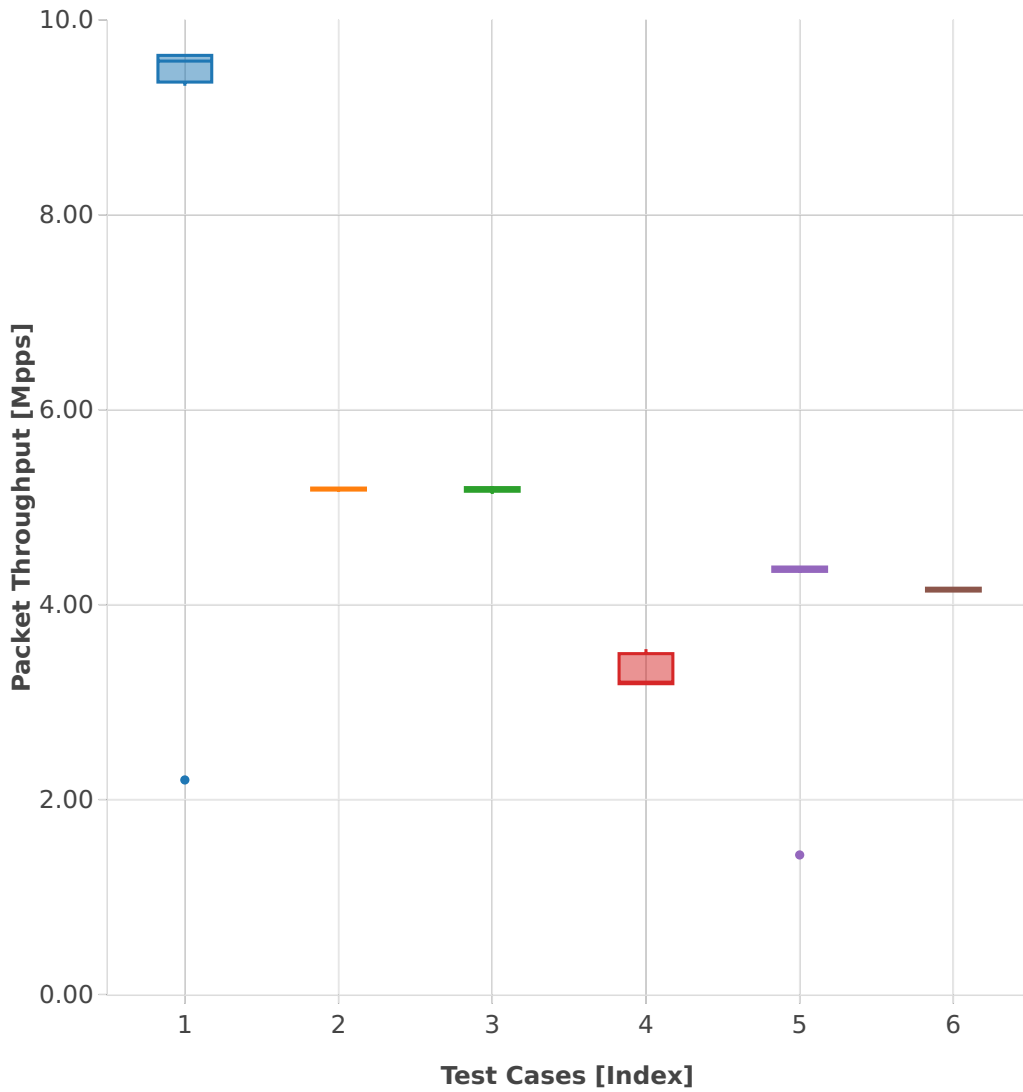

Throughput: memif-3n-hsw-x710-64b-1t1c-base_and_features-ndr

- 1. (09 runs) eth-l2xcbase-eth-1memif-1dcr
- 2. (08 runs) eth-l2xcbase-eth-2memif-1lxc
- 3. (10 runs) eth-l2xcbase-eth-2memif-1dcr
- 4. (10 runs) dot1q-l2bdbasemaclrn-eth-2memif-1dcr
- 5. (10 runs) eth-l2bdbasemaclrn-eth-2memif-1lxc
- 6. (10 runs) ethip4-ip4base-eth-2memif-1dcr