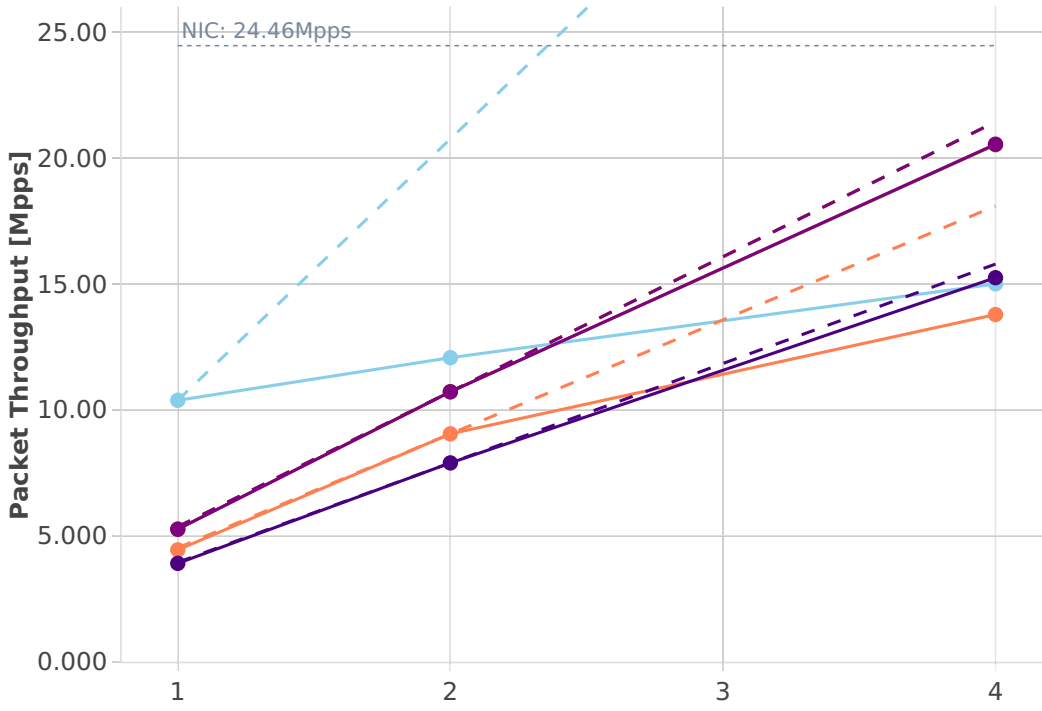

Speedup Multi-core: memif-3n-hsw-x520-64b-base_and_scale-pdr

-- Perfect — Measured ··· Limit

- eth-l2xcbase-eth-1memif-1dcr
- eth-l2xcbase-eth-2memif-1dcr
- eth-l2xcbase-eth-2memif-1lxc
- eth-l2bdbasemaclrn-eth-2memif-1lxc
- dot1q-l2bdbasemaclrn-eth-2memif-1dcr