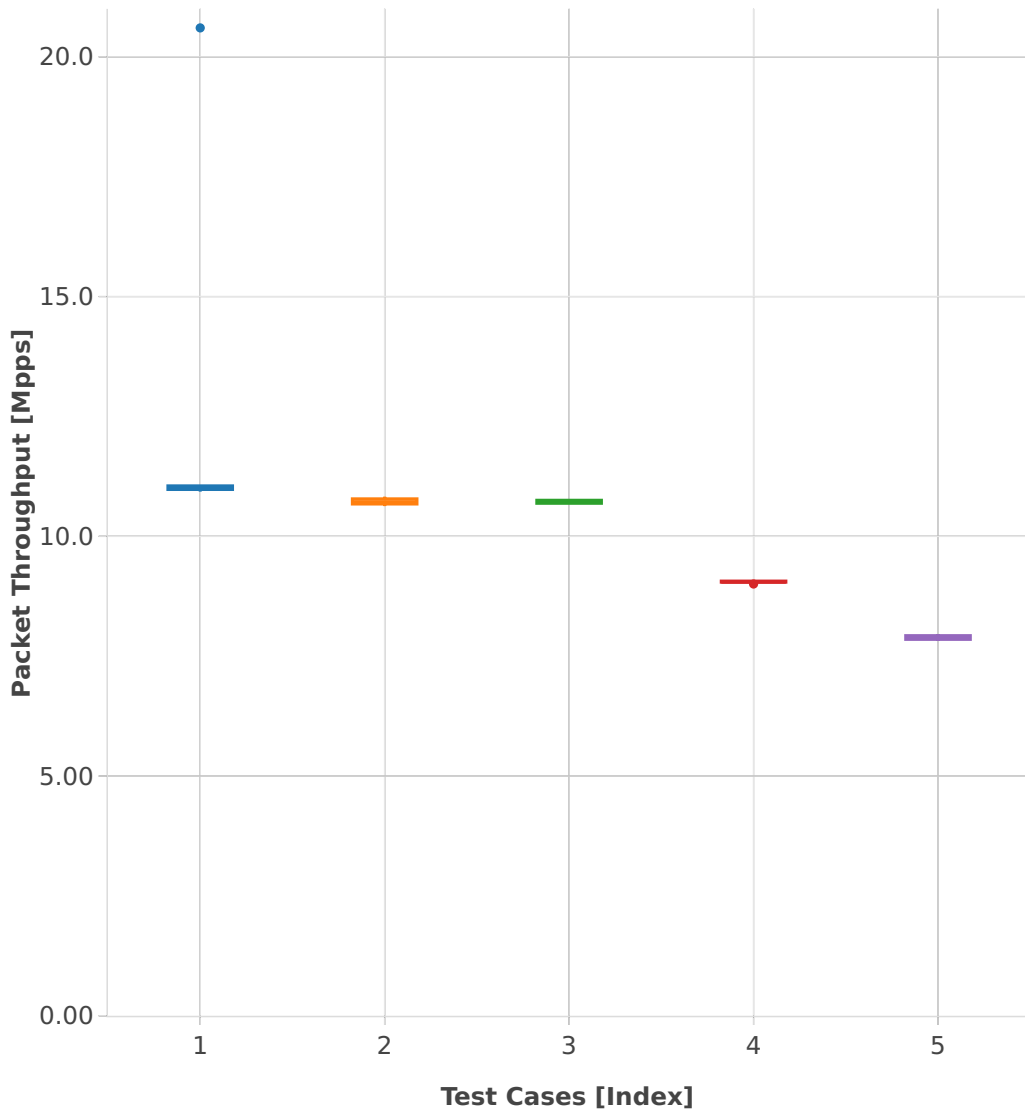

Throughput: memif-3n-hsw-x520-64b-2t2c-base_and_scale-pdr

- 1. (09 runs) eth-l2xcbase-eth-1memif-1dcr
- 2. (10 runs) eth-l2xcbase-eth-2memif-1dcr
- 3. (05 runs) eth-l2xcbase-eth-2memif-1lxc
- 4. (06 runs) eth-l2bdbasemaclrn-eth-2memif-1lxc
- 5. (10 runs) dot1q-l2bdbasemaclrn-eth-2memif-1dcr