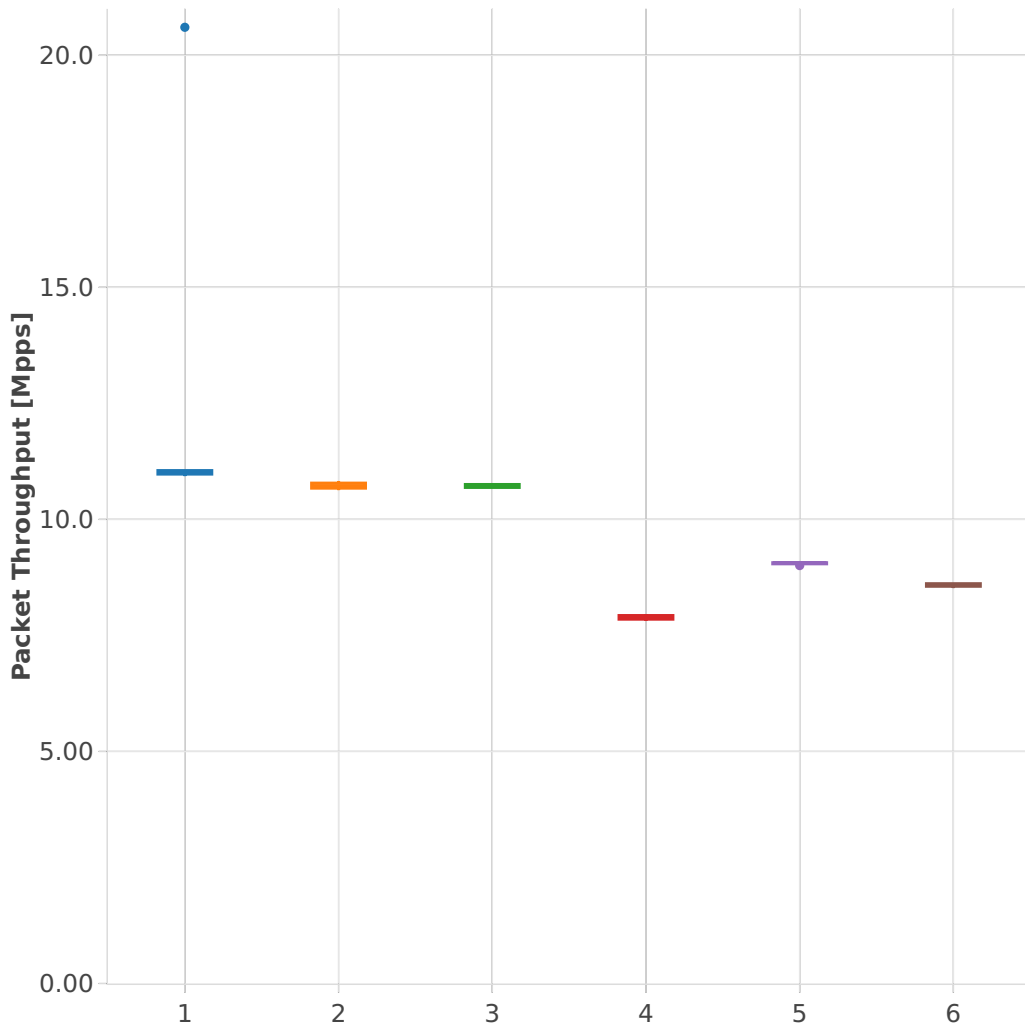

Throughput: memif-3n-hsw-x520-64b-2t2c-base_and_features-pdr

- Test Cases [Index]**
- 1. (09 runs) eth-l2xcbase-eth-1memif-1dcr
 - 2. (10 runs) eth-l2xcbase-eth-2memif-1dcr
 - 3. (05 runs) eth-l2xcbase-eth-2memif-1lxc
 - 4. (10 runs) dot1q-l2bdbasemaclrn-eth-2memif-1dcr
 - 5. (06 runs) eth-l2bdbasemaclrn-eth-2memif-1lxc
 - 6. (09 runs) ethip4-ip4base-eth-2memif-1dcr