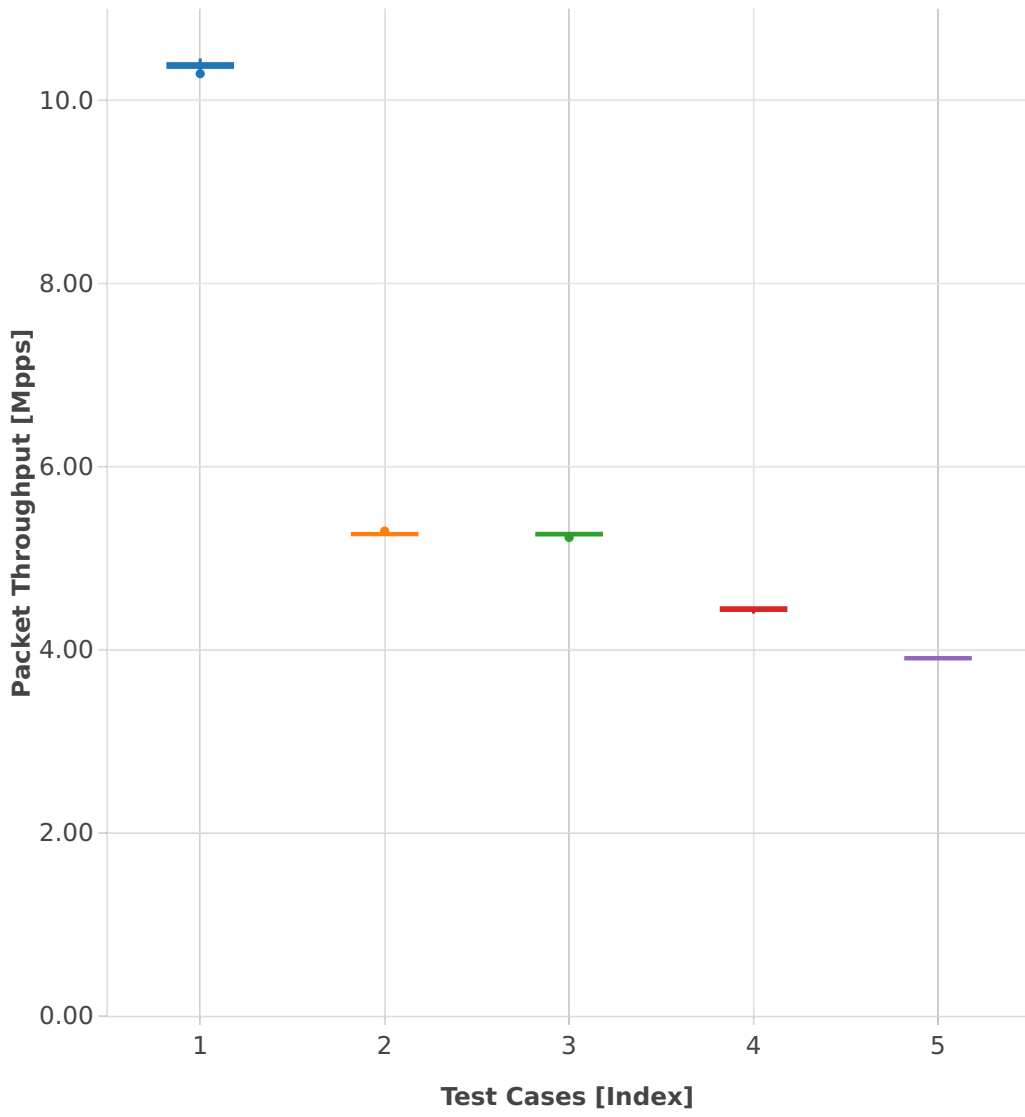

Throughput: memif-3n-hsw-x520-64b-1t1c-base_and_scale-pdr

- 1. (09 runs) eth-l2xcbase-eth-1memif-1dcr
- 2. (10 runs) eth-l2xcbase-eth-2memif-1dcr
- 3. (10 runs) eth-l2xcbase-eth-2memif-1lxc
- 4. (10 runs) eth-l2bdbasemaclrn-eth-2memif-1lxc
- 5. (10 runs) dot1q-l2bdbasemaclrn-eth-2memif-1dcr