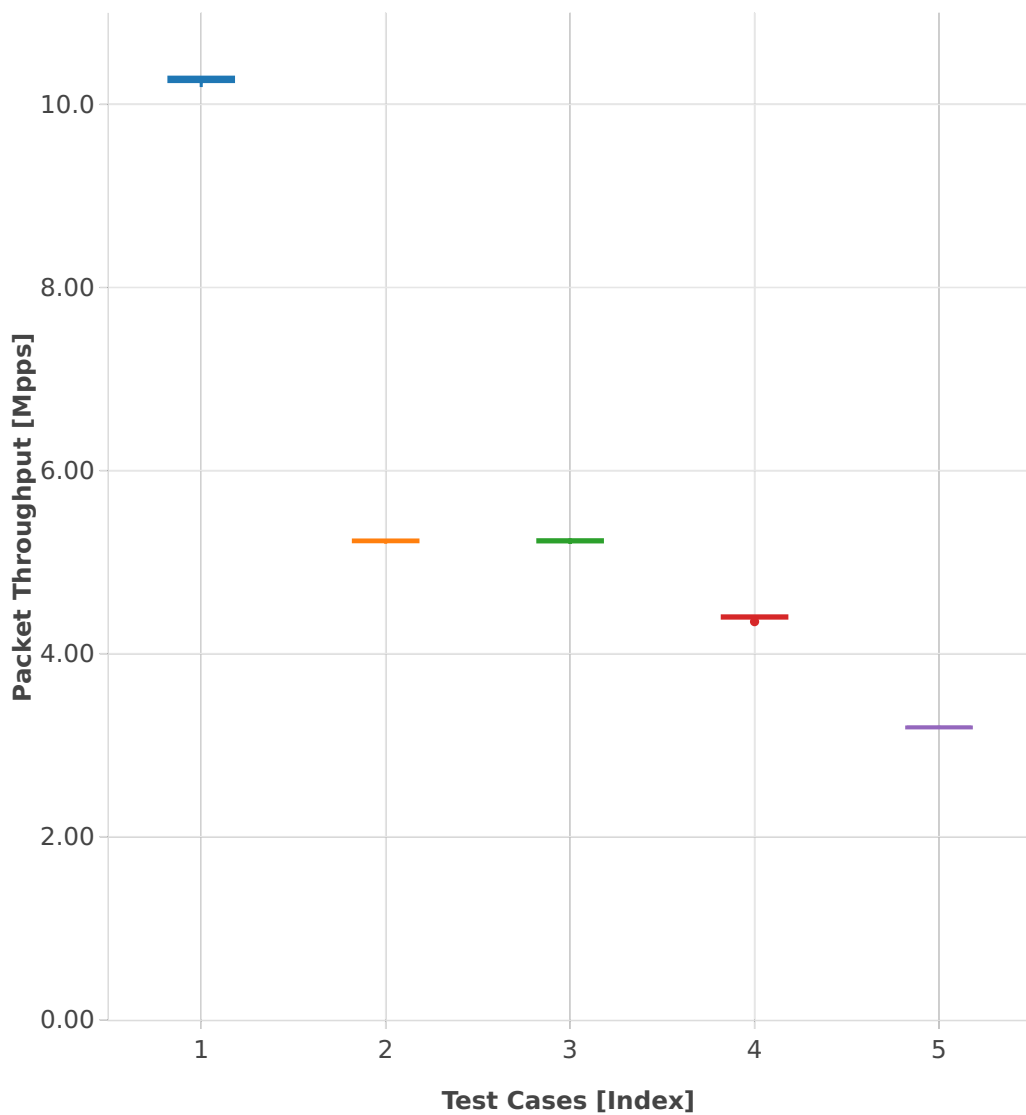

# Throughput: memif-3n-hsw-x520-64b-1t1c-base\_and\_scale-ndr

- 1. (09 runs) eth-l2xcbase-eth-1memif-1dcr
- 2. (10 runs) eth-l2xcbase-eth-2memif-1dcr
- 3. (10 runs) eth-l2xcbase-eth-2memif-1lxc
- 4. (10 runs) eth-l2bdbasemaclrn-eth-2memif-1lxc
- 5. (10 runs) dot1q-l2bdbasemaclrn-eth-2memif-1dcr