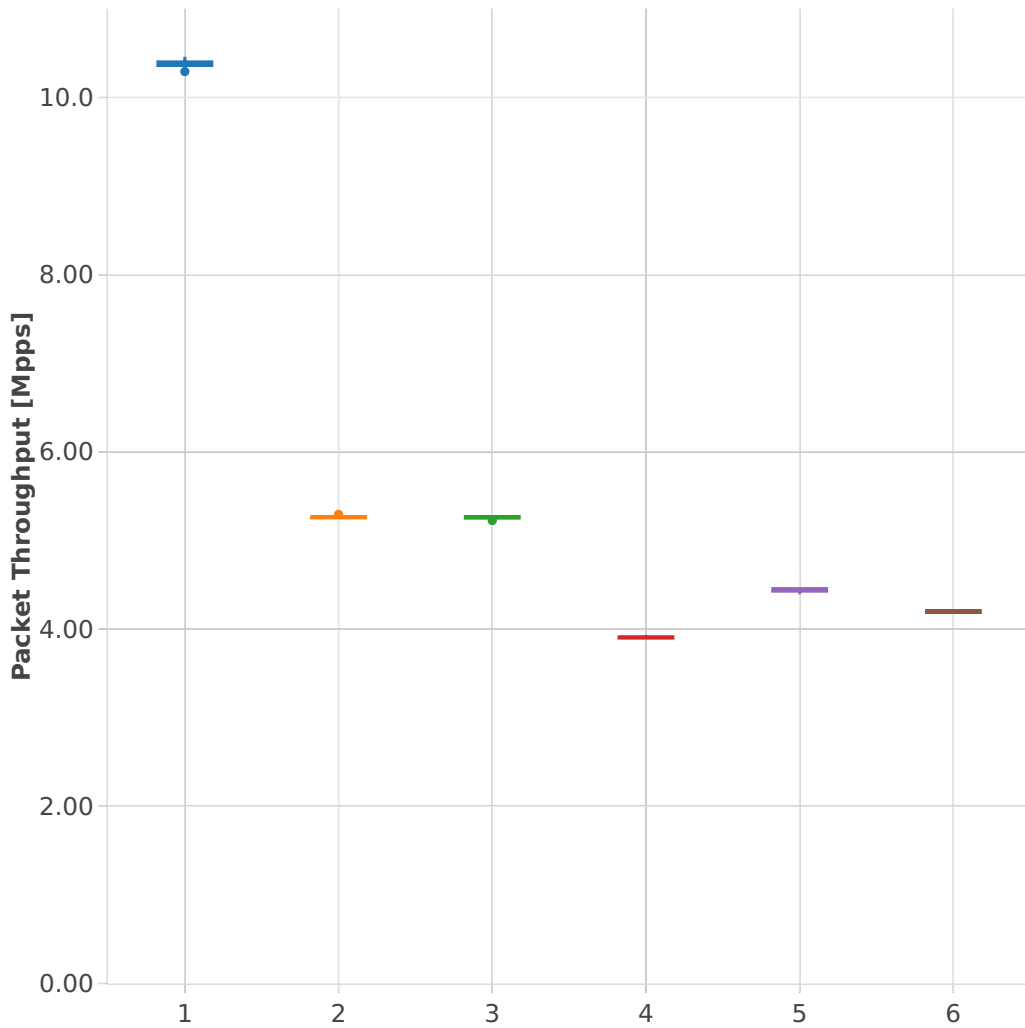

# Throughput: memif-3n-hsw-x520-64b-1t1c-base\_and\_features-pdr

- Test Cases [Index]**
- 1. (09 runs) eth-l2xcbase-eth-1memif-1dcr
  - 2. (10 runs) eth-l2xcbase-eth-2memif-1dcr
  - 3. (10 runs) eth-l2xcbase-eth-2memif-1lxc
  - 4. (10 runs) dot1q-l2bdbasemaclrn-eth-2memif-1dcr
  - 5. (10 runs) eth-l2bdbasemaclrn-eth-2memif-1lxc
  - 6. (09 runs) ethip4-ip4base-eth-2memif-1dcr