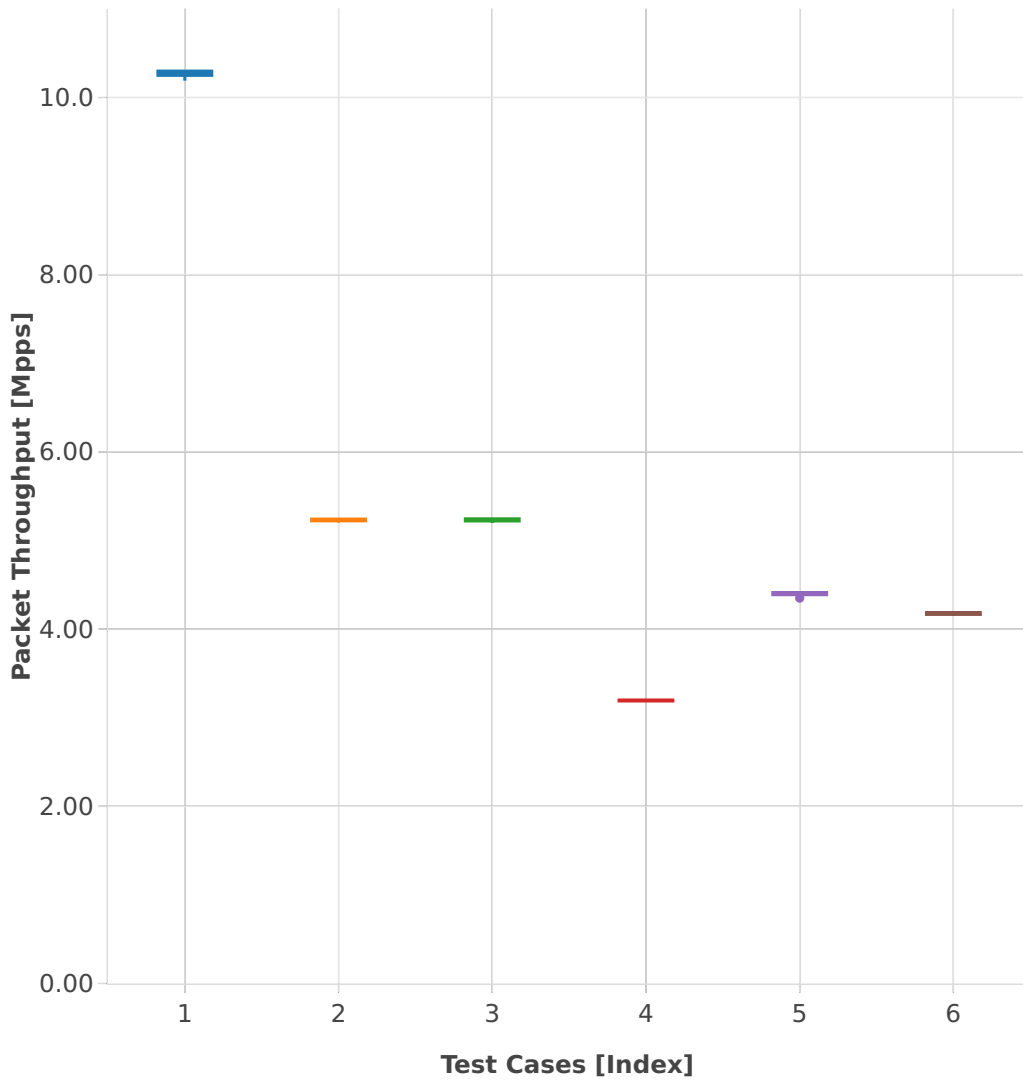

Throughput: memif-3n-hsw-x520-64b-1t1c-base_and_features-ndr

- 1. (09 runs) eth-l2xcbase-eth-1memif-1dcr
- 2. (10 runs) eth-l2xcbase-eth-2memif-1dcr
- 3. (10 runs) eth-l2xcbase-eth-2memif-1lxc
- 4. (10 runs) dot1q-l2bdbasemaclrn-eth-2memif-1dcr
- 5. (10 runs) eth-l2bdbasemaclrn-eth-2memif-1lxc
- 6. (09 runs) ethip4-ip4base-eth-2memif-1dcr