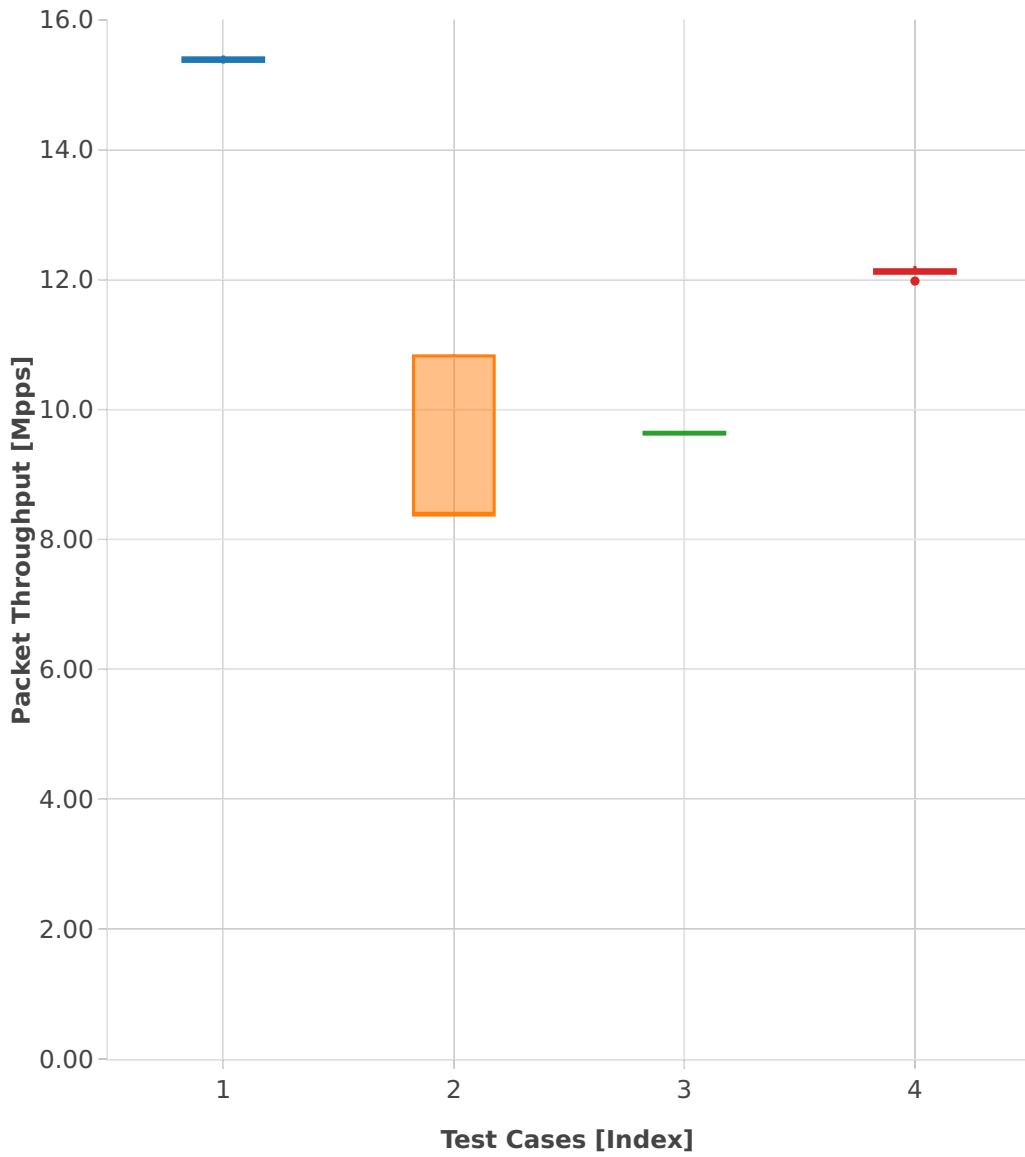

# Throughput: memif-2n-skx-xxv710-64b-4t2c-base\_and\_features-ndr

- 1. (10 runs) eth-l2xcbase-eth-2memif-1dcr
- 2. (10 runs) eth-l2bdbasemaclrn-eth-2memif-1dcr
- 3. (10 runs) dot1q-l2bdbasemaclrn-eth-2memif-1dcr
- 4. (10 runs) ethip4-ip4base-eth-2memif-1dcr