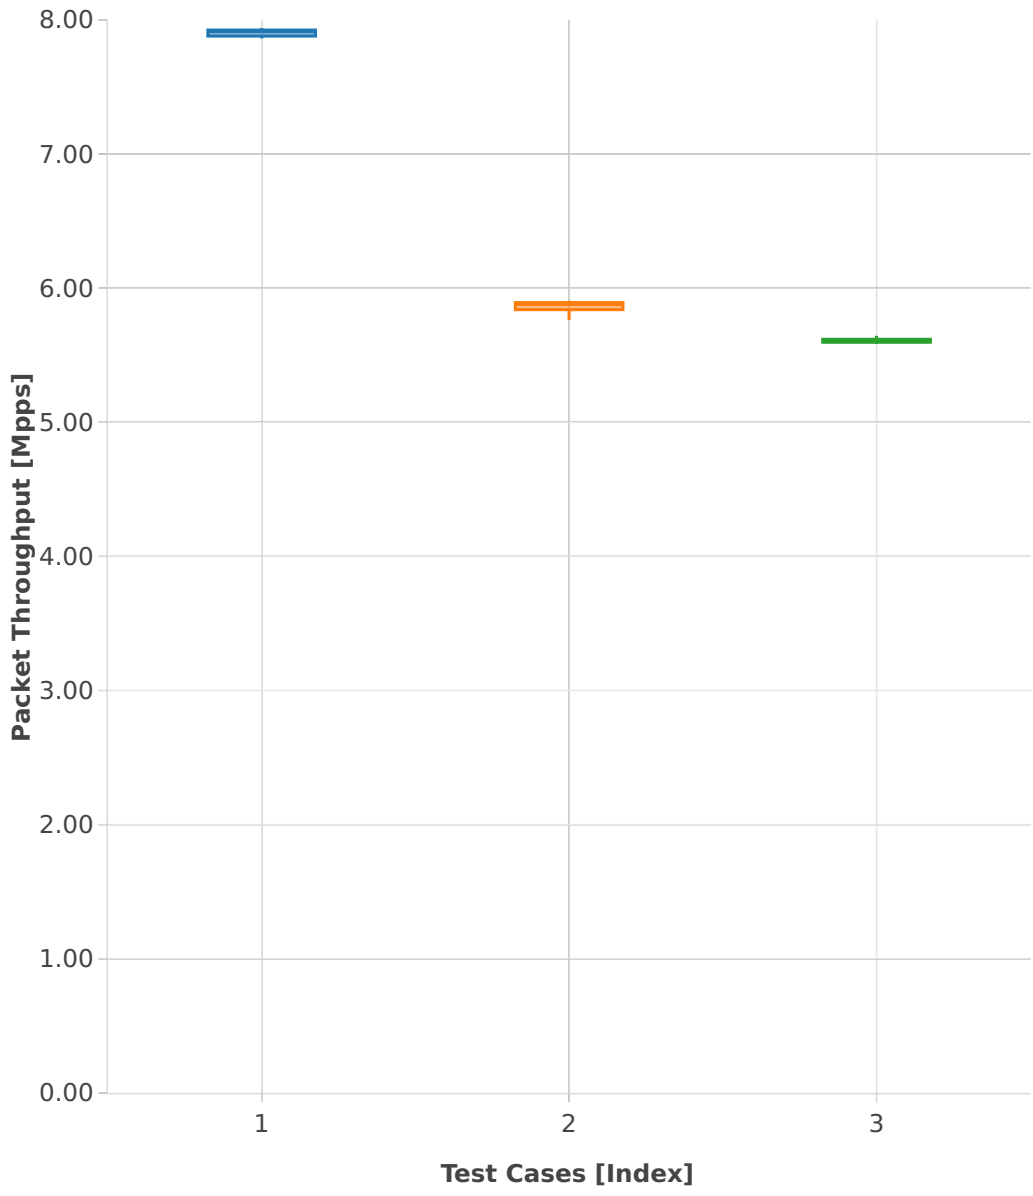

Throughput: memif-2n-skx-xxv710-64b-2t1c-base_and_scale-pdr

- 1. (10 runs) eth-l2xcbase-eth-2memif-1dcr
- 2. (10 runs) eth-l2bdbasemaclrn-eth-2memif-1dcr
- 3. (10 runs) dot1q-l2bdbasemaclrn-eth-2memif-1dcr